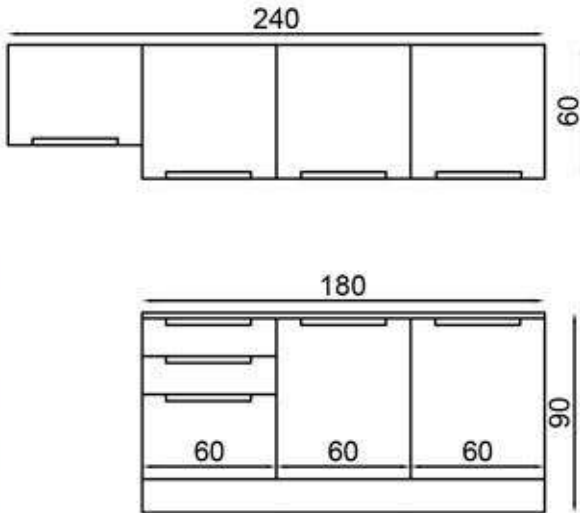

GÖVDE:BEYAZ MKYL
KAPAK:BEYAZ SOFT TOUCH/
BETON GRİ MAT HG MDF
TEZGAH:BEYAZ LAMİNANT

BODY:WHITE MFC
COVER:WHITE SOFT TOUCH/
STONE GREY MATTE HG MDF
COUNTERTOP:WHITE
LAMINATED

GÖVDE:BEYAZ MKYL
KAPAK:BEYAZ ERİK MKYL
TEZGAH:BEYAZ LAMİNANT

BODY:WHITE MFC
COVER:WHITE PLUM MFC
COUNTERTOP:WHITE
LAMINATED

FLY180011