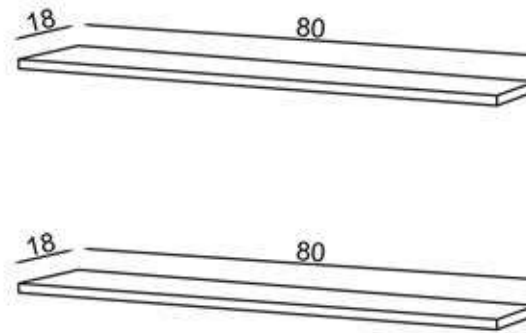

VESTA

FLY173061

GÖVDE:SAFİR MEŞE MKYL
AYAK:SİYAH METAL
BODY:SAPPHIRE OAK MFC
LEG:BLACK METAL

YOLANDE

FLY173008

GÖVDE:BEYAZ MKYL
BODY:WHITE MFC

TRIESTE

FLY173005

GÖVDE:BEYAZ MKYL
BODY:WHITE MFC