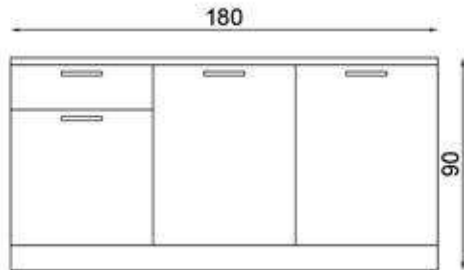

BODY:WHITE MFC
COVER:DETROIT MFC
COUNTERTOP:BLACK
LAMINATED

DETROİT 240 CM

FLY180526

GÖVDE:BEYAZ MKYL
KAPAK:DETROİT MKYL
TEZGAH:SİYAH LAMİNANT

BODY:WHITE MFC
COVER:DETROIT MFC
COUNTERTOP:BLACK
LAMINATED

BELOYE 240 CM