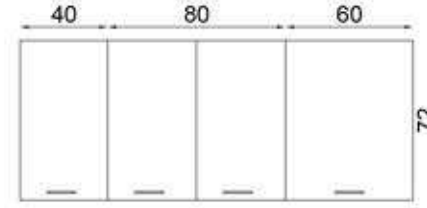

RETRO 240 CM

FLY180522

GÖVDE: BEYAZ MKYL
KAPAK: BEYAZ/YEŞİL
MEMBRAN MDF
TEZGAH: AHŞAP DESENİLİ
LAMİNANT

BODY: WHITE MFC
COVER: WHITE/GREEN
MEMBRANE MDF
COUNTERTOP: WOOD
PATTERN LAMINATED

FÜME 240 CM

FLY180523

GÖVDE: BEYAZ MKYL
KAPAK: BEYAZ/FÜME
HIGHGLOSS MDF
TEZGAH: BEYAZ LAMİNANT

BODY: WHITE MFC
COVER: WHITE/FÜME
HIGHGLOSS MDF
COUNTERTOP: WHITE
LAMINATED