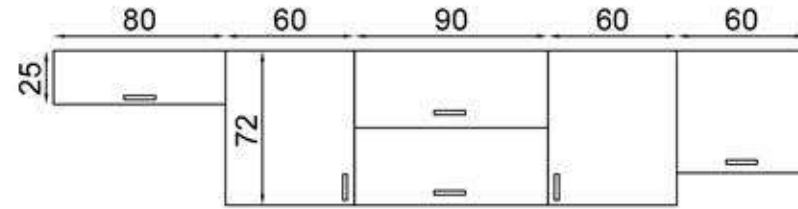

FLY181013

FLY180330

ELVAN 350 CM

FLY180457

GÖVDE:BEYAZ MKYL
KAPAK:BEYAZ MKYL
TEZGAH:SİYAH LAMİNANT

BODY:WHITE MFC
COVER:WHITE MFC
COUNTERTOP:BLACK
LAMINATED

SHERRY 300+180 CM

FLY180484