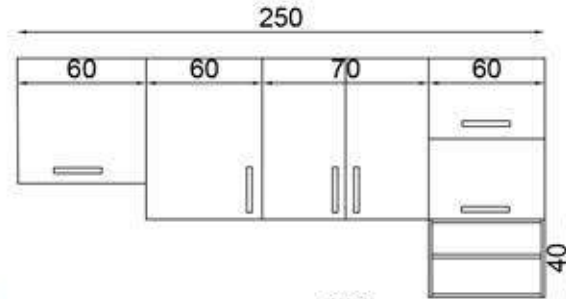

BELOYE 240 CM

FLY180532

GÖVDE: BEYAZ MKYL
KAPAK: SAFİR MEŞE MKYL/
ÇERÇEVE CAM
TEZGAH: SİYAH LAMİNANT

BODY: WHITE MFC
COVER: SAPPHIRE OAK MFC/
FRAME GLASS
COUNTERTOP: BLACK
LAMINATED

IRMAK 250 CM

FLY180441

GÖVDE: BEYAZ MKYL
KAPAK: BEYAZ/ENDÜLÜS
MEŞE MKYL
TEZGAH: BEYAZ LAMİNANT

BODY: WHITE MFC
COVER: WHITE/ANDALUSIA
OAK MFC
COUNTERTOP: WHITE
LAMINATED