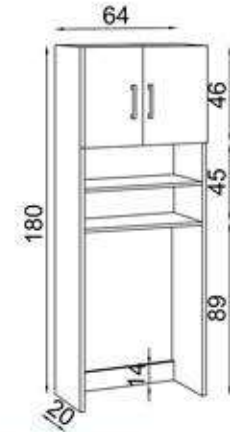

GÖVDE:BEYAZ MKYL
KAPAK:BEYAZ MKYL
BODY:WHITE MFC
COVER:WHITE MFC

PARİ

FLY123009

GÖVDE:BEYAZ MKYL
KAPAK:BEYAZ MKYL
BODY:WHITE MFC
COVER:WHITE MFC

LANGE

FLY123005

GÖVDE:BEYAZ MKYL
KAPAK:BEYAZ MKYL
BODY:WHITE MFC
COVER:WHITE MFC