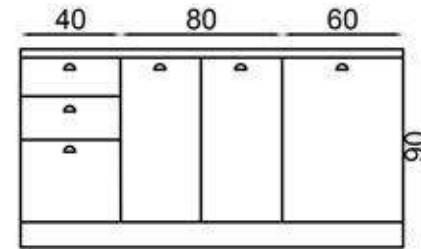

VİZYON 240 CM

FLY180471

GÖVDE:BEYAZ MKYL
KAPAK:BEYAZ/LACİVERT
MEMRAN MDF
TEZGAH:BEYAZ LAMİNANT

BODY:WHITE MFC
COVER:WHITE/DARK BLUE
MEMBRANE MDF
COUNTERTOP:WHITE
LAMINATED

ANTRASİT 240+60 CM FLY180476+181055