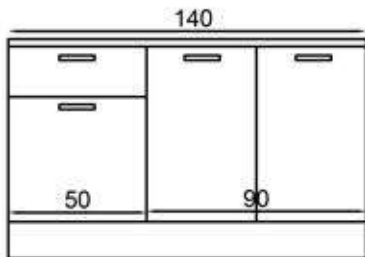

DİDİM 200 CM

FLY180178

GÖVDE:BEYAZ MKYL
KAPAK:ANTİK BEYAZ MKYL
TEZGAH:BEYAZ LAMİNANT

BODY:WHITE MFC
COVER:ANTIQUÉ WHITE MFC
COUNTERTOP:WHITE
LAMINATED

SNAPÉ 200 CM

FLY180398

GÖVDE:BEYAZ MKYL
ÜST KAPAK:BEYAZ/ATLANTİK
ÇAM MKYL
TEZGAH:BEYAZ LAMİNANT

BODY:WHITE MFC
COVER:WHITE/ATLANTIC
PINE MFC
COUNTERTOP:WHITE
LAMINATED