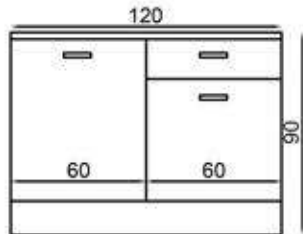

GÜLCE 180 CM

FLY180452

GÖVDE: BEYAZ MKYL
KAPAK: BEYAZ/KAFKAS
MEŞE MKYL
TEZGAH: BEYAZ LAMİNANT

BODY: WHITE MFC
COVER: WHITE/CAUCASIAN
OAK MFC
COUNTERTOP: WHITE
LAMINATED

TİNO 200 CM

FLY180507

GÖVDE: BEYAZ MKYL
KAPAK: ANTİK BEYAZ MKYL
TEZGAH: BEYAZ LAMİNANT

BODY: WHITE MFC
COVER: ANTIQUE WHITE MFC
COUNTERTOP: WHITE
LAMINATED