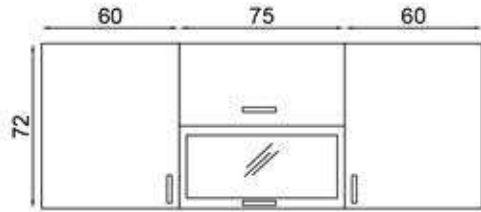

BODY: WHITE MFC
COVER: WHITE/ANDALUSIA
OAK MFC
COUNTERTOP: WHITE
LAMINATED

İZMİR 255 CM

FLY180122

GÖVDE:BEYAZ MKYL
KAPAK:BEYAZ/MÜRDÜM
HIGHGLOSS MDF
TEZGAH:BEYAZ LAMİNANT

BODY:WHITE MFC
COVER:WHITE/PURPLE
HIGHGLOSS MDF
COUNTERTOP:WHITE
LAMINATED