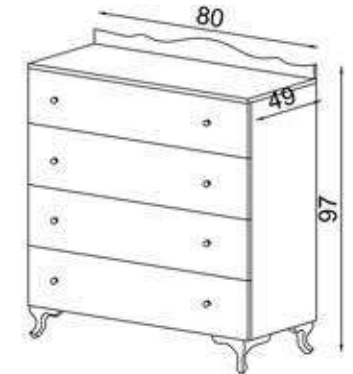

FLY174033

GÖVDE:BEYAZ MKYL
KAPAK:BEYAZ MEMBRAN MDF
BODY:WHITE MFC
COVER:WHITE MEMBRANE MDF

FLY174036

FLY174035

FLY174034

ALFA

FLY174046

GÖVDE/KAPAK:ATLANTİK ÇAM MKYL
AYAK:SİYAH METAL
BODY/COVER:ATLANTIC PINE MFC
LEG:BLACK METAL