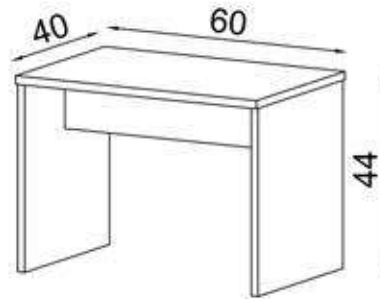

OFİS MOBİLYASI / OFFICE FURNITURE

GÖVDE: ANTRASİT MKYL
KAPAK: ANTRASİT MKYL
BODY: ANTHRACITE MFC
COVER: ANTHRACITE MFC

FLY178115