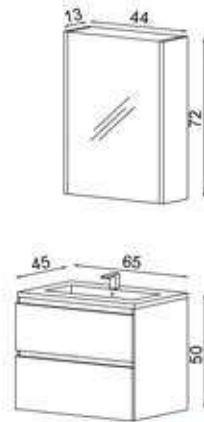

GÖVDE: SAFİR MEŞE MKYL
KAPAK: SAFİR MEŞE MKYL
BODY: SAPPHIRE OAK MFC
COVER: SAPPHIRE OAK MFC