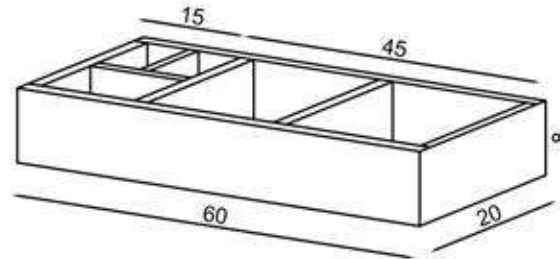

AYSU

FLY173091

GÖVDE:BEYAZ MKYL
BODY:WHITE MFC

DORA

FLY173097

GÖVDE:ANTRASİT MKYL
BODY:ANTHRACITE MFC

MARTHA

FLY173093

GÖVDE:BEYAZ MKYL
AYAK:SİYAH METAL
BODY:WHITE MFC
LEG:BLACK METAL