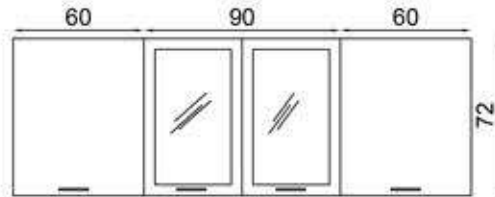

PASTEL 270 CM

FLY180493

GÖVDE:BEYAZ MKYL
KAPAK:BEYAZ/MAVİ
MEMBRAN MDF
TEZGAH:AHŞAP DESENLI
LAMİNANT

BODY:WHITE MFC
COVER:WHITE/BLUE
MEMBRANE MDF
COUNTERTOP:WOOD
PATTERN LAMINATED

KOLİMA 270 CM

FLY180533

GÖVDE:BEYAZ MKYL
KAPAK:AYTAŞI/LACİVERT
MEMBRAN MDF
TEZGAH:BEYAZ LAMİNANT

BODY:WHITE MFC
COVER:CREAM/NAVY BLUE
MEMBRANE MDF
COUNTERTOP:WHITE
LAMINATED