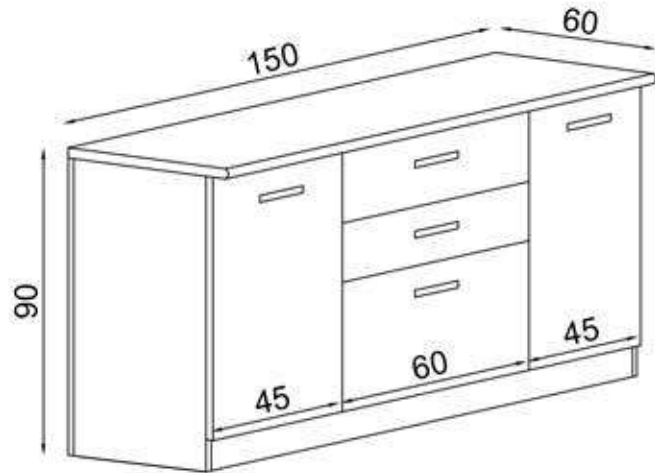

NIKITA 150 CM

FLY180501

GÖVDE:BEYAZ MKYL
KAPAK:BEYAZ MKYL
TEZGAH:AHŞAP DESENLI
LAMİNANT

BODY:WHITE MFC
COVER:WHITE MFC
COUNTERTOP:WOOD
PATTERN LAMINATED