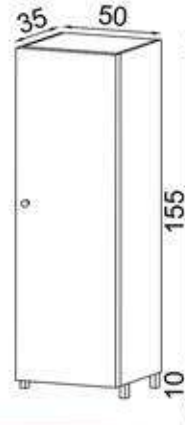

GÖVDE:BEYAZ MKYL
KAPAK:BEYAZ MKYL
BODY:WHITE MFC
COVER:WHITE MFC

PARİ

FLY123009

GÖVDE:BEYAZ MKYL
KAPAK:BEYAZ MKYL
BODY:WHITE MFC
COVER:WHITE MFC

LANGE

FLY123005

GÖVDE:BEYAZ MKYL
KAPAK:BEYAZ MKYL
BODY:WHITE MFC
COVER:WHITE MFC