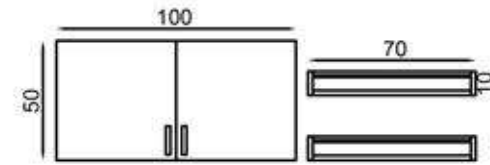

KAPEL 180 CM FLY180450

GÖVDE:BEYAZ MKYL
KAPAK:BEYAZ/SAFİR
MEŞE MKYL
TEZGAH:BEYAZ LAMİNANT

BODY:WHITE MFC
COVER:WHITE/SAPPHIRE
OAK MFC
COUNTERTOP:WHITE
LAMINATED

DEFNE 180 CM FLY180451

GÖVDE:BEYAZ MKYL
KAPAK:BEYAZ/KAFKAS
MEŞE MKYL
TEZGAH:BEYAZ LAMİNANT

BODY:WHITE MFC
COVER:WHITE/CAUCASIAN
OAK MFC
COUNTERTOP:WHITE
LAMINATED