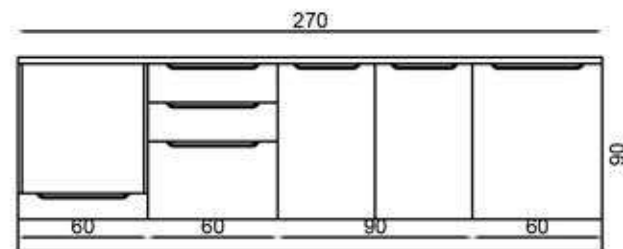

BODY:WHITE MFC
COVER:WHITE/BLUE
MEMBRANE MDF
COUNTERTOP:WOOD
PATTERN LAMINATED

KOLİMA 270 CM

FLY180533

GÖVDE:BEYAZ MKYL
KAPAK:AYTAŞI/LACİVERT
MEMBRAN MDF
TEZGAH:BEYAZ LAMİNANT

BODY:WHITE MFC
COVER:CREAM/NAVY BLUE
MEMBRANE MDF
COUNTERTOP:WHITE
LAMINATED