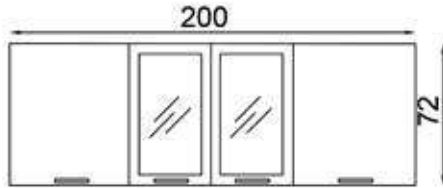

BODY:WHITE MFC
COVER:CAPPUCCINO/PURPLE
HIGHGLOSS MDF
COUNTERTOP:WHITE
LAMINATED

DERİN 260 CM

FLY180473

GÖVDE:BEYAZ MKYL
KAPAK:BEYAZ
MEMBRAN MDF
TEZGAH:SİYAH LAMİNANT

BODY:WHITE MFC
COVER:WHITE
MEMBRANE MDF
COUNTERTOP:BLACK
LAMINATED