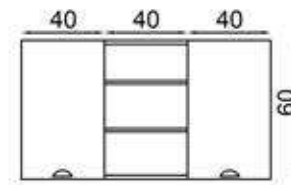

BODRUM 120 CM — FLY180271+272

GÖVDE:BEYAZ MKYL
KAPAK:BEYAZ
MEMBRAN MDF
TEZGAH:SİYAH LAMİNANT

BODY:WHITE MFC
COVER:WHITE
MEMBRANE MDF
COUNTERTOP:BLACK
LAMINATED

FORME 120 CM — FLY180489

GÖVDE:BEYAZ MKYL
KAPAK:BEYAZ
MEMBRAN MDF
TEZGAH:SİYAH LAMİNANT

BODY:WHITE MFC
COVER:WHITE
MEMBRANE MDF
COUNTERTOP:BLACK
LAMINATED