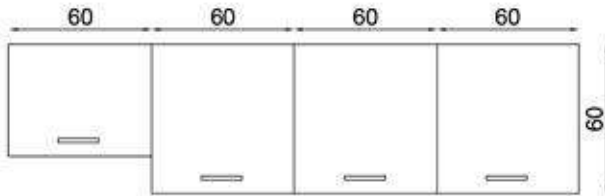

BODY:WHITE MFC
COVER:DETROIT MFC
COUNTERTOP:BLACK
LAMINATED

DETROİT 240 CM

FLY180526

GÖVDE:BEYAZ MKYL
KAPAK:DETROİT MKYL
TEZGAH:SİYAH LAMİNANT

BODY:WHITE MFC
COVER:DETROIT MFC
COUNTERTOP:BLACK
LAMINATED

BELOYE 240 CM