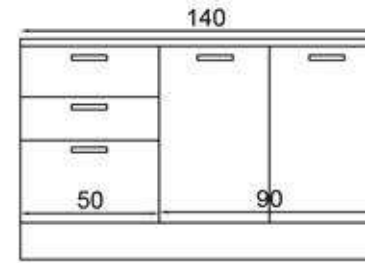

DİDİM 200 CM

FLY180178

GÖVDE:BEYAZ MKYL
KAPAK:ANTİK BEYAZ MKYL
TEZGAH:BEYAZ LAMİNANT

BODY:WHITE MFC
COVER:ANTIQUÉ WHITE MFC
COUNTERTOP:WHITE
LAMINATED

SNAPÉ 200 CM

FLY180398

GÖVDE:BEYAZ MKYL
ÜST KAPAK:BEYAZ/ATLANTİK
ÇAM MKYL
TEZGAH:BEYAZ LAMİNANT

BODY:WHITE MFC
COVER:WHITE/ATLANTIC
PINE MFC
COUNTERTOP:WHITE
LAMINATED