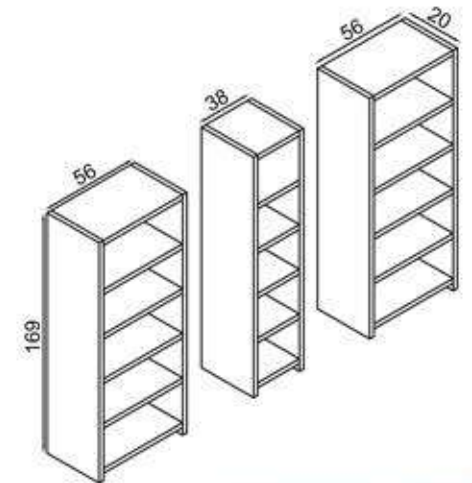

GÖVDE:ENDÜLÜS MEŞE MKYL
BODY:ANDALUSIA OAK MFC