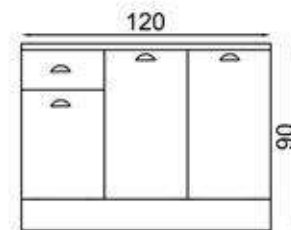

BODRUM 120 CM — FLY180271+272

GÖVDE:BEYAZ MKYL
KAPAK:BEYAZ
MEMBRAN MDF
TEZGAH:SİYAH LAMİNANT

BODY:WHITE MFC
COVER:WHITE
MEMBRANE MDF
COUNTERTOP:BLACK
LAMINATED

FORME 120 CM — FLY180489

GÖVDE:BEYAZ MKYL
KAPAK:BEYAZ
MEMBRAN MDF
TEZGAH:SİYAH LAMİNANT

BODY:WHITE MFC
COVER:WHITE
MEMBRANE MDF
COUNTERTOP:BLACK
LAMINATED