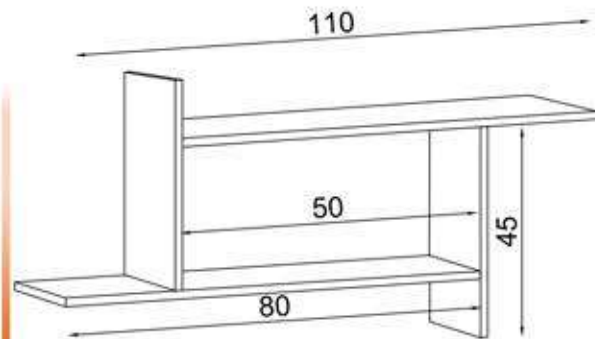

MANTOVA

FLY173006

GÖVDE:BEYAZ MKYL
BODY:WHITE MFC

BALİNA

FLY170135

GÖVDE:ATLANTİK ÇAM/ANTRASİT MKYL
BODY:ATLANTIC PINE/ANTHRACITE MFC

BULUT

FLY170136

GÖVDE:ATLANTİK ÇAM/BEYAZ MKYL
BODY:ATLANTIC PINE/WHITE MFC