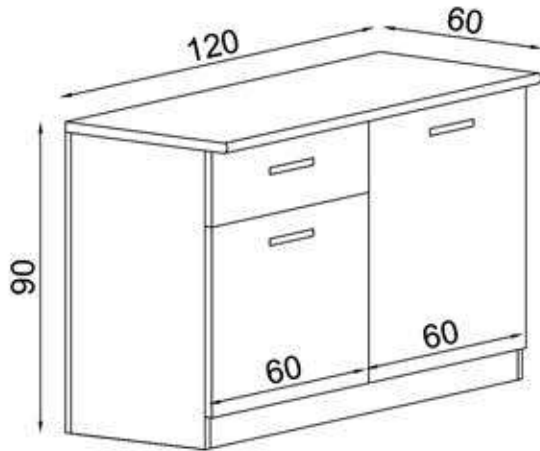

BODY:WHITE MFC
COVER:WHITE MFC
COUNTERTOP:BLACK
LAMINATED

MİMOZA 120 CM

FLY180460

GÖVDE:BEYAZ MKYL
KAPAK:BEYAZ MKYL
TEZGAH:SİYAH LAMİNANT

BODY:WHITE MFC
COVER:WHITE MFC
COUNTERTOP:BLACK
LAMINATED

NIKITA 150 CM