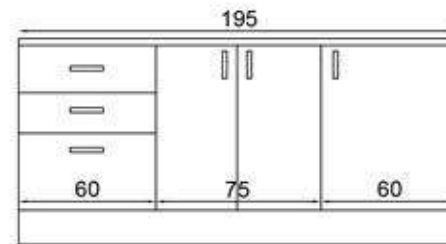

İZMİR 255 CM

FLY180122

GÖVDE:BEYAZ MKYL
KAPAK:BEYAZ/MÜRDÜM
HIGHGLOSS MDF
TEZGAH:BEYAZ LAMİNANT

BODY:WHITE MFC
COVER:WHITE/PURPLE
HIGHGLOSS MDF
COUNTERTOP:WHITE
LAMINATED

ÇINAR 255 CM

FLY180183

GÖVDE:BEYAZ MKYL
KAPAK:BEYAZ HIGHGLOSS MDF
TEZGAH:SİYAH LAMİNANT

BODY:WHITE MFC
COVER:WHITE HIGHGLOSS MDF
COUNTERTOP:BLACK
LAMINATED