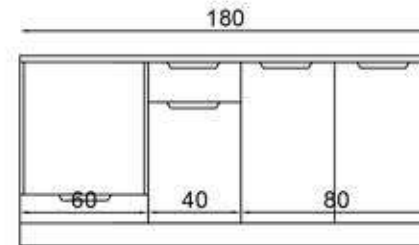

KÖYCEĞİZ 160 CM

FLY180244

GÖVDE: BEYAZ MKYL
KAPAK: ATLANTİK ÇAM MKYL
TEZGAH: SİYAH LAMİNANT

BODY: WHITE MFC
COVER: ATLANTIC PINE MFC
COUNTERTOP: BLACK
LAMINATED

LOFT 180 CM

FLY180494

GÖVDE: BEYAZ MKYL
KAPAK: BEYAZ MKYL
TEZGAH: AHŞAP
DESENİLİ LAMİNANT

BODY: WHITE MFC
COVER: WHITE MFC
COUNTERTOP: WOOD
PATTERN LAMINATED