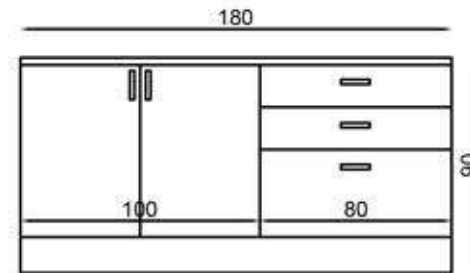

KAPEL 180 CM FLY180450

GÖVDE:BEYAZ MKYL
KAPAK:BEYAZ/SAFİR
MEŞE MKYL
TEZGAH:BEYAZ LAMİNANT

BODY:WHITE MFC
COVER:WHITE/SAPPHIRE
OAK MFC
COUNTERTOP:WHITE
LAMINATED

DEFNE 180 CM FLY180451

GÖVDE:BEYAZ MKYL
KAPAK:BEYAZ/KAFKAS
MEŞE MKYL
TEZGAH:BEYAZ LAMİNANT

BODY:WHITE MFC
COVER:WHITE/CAUCASIAN
OAK MFC
COUNTERTOP:WHITE
LAMINATED