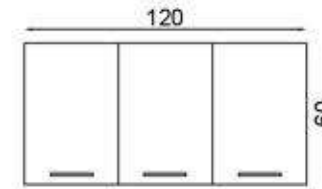

FLY180425

FLY180424

FLY180527

FLY180524

BODRUM 120 CM — FLY180271+272

GÖVDE:BEYAZ MKYL
KAPAK:BEYAZ
MEMBRAN MDF
TEZGAH:SİYAH LAMİNANT

BODY:WHITE MFC
COVER:WHITE
MEMBRANE MDF
COUNTERTOP:BLACK
LAMINATED

FORME 120 CM — FLY180489