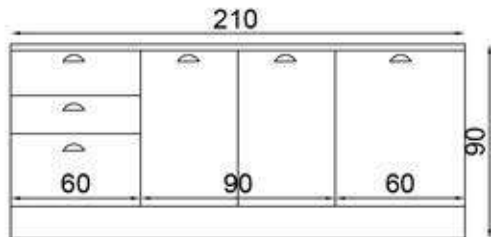

GÖVDE: BEYAZ MKYL
KAPAK: GRİ
MEMBRAN MDF
TEZGAH: KAHVERENGİ
LAMİNANT

BODY: WHITE MFC
COVER: GREY
MEMBRANE MDF
COUNTERTOP: BROWN
LAMINATED

GÖVDE: BEYAZ MKYL
KAPAK: GRİ
MEMBRAN MDF
TEZGAH: KAHVERENGİ
LAMİNANT

BODY: WHITE MFC
COVER: GREY
MEMBRANE MDF
COUNTERTOP: BROWN
LAMINATED