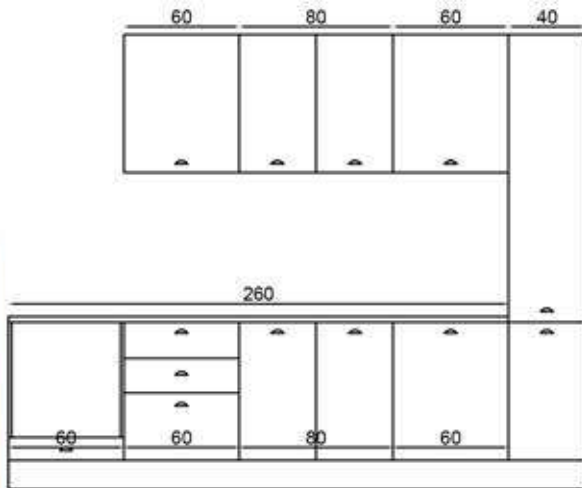

ALACA 180+100 CM

FLY180528