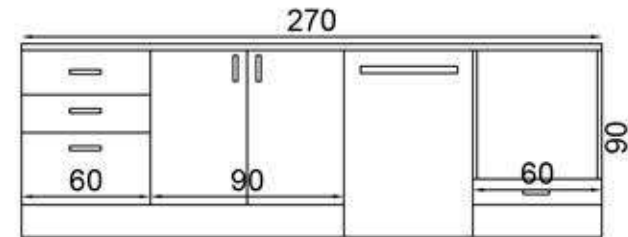

FLY181013

FLY180330

ELVAN 350 CM

FLY180457

GÖVDE:BEYAZ MKYL
KAPAK:BEYAZ MKYL
TEZGAH:SİYAH LAMİNANT

BODY:WHITE MFC
COVER:WHITE MFC
COUNTERTOP:BLACK
LAMINATED

SHERRY 300+180 CM

FLY180484