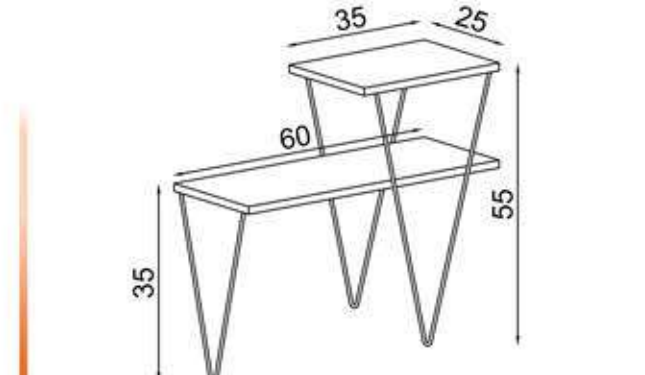

GÖVDE:SAFİR MEŞE MKYL
AYAK:SİYAH METAL
BODY:SAPPHIRE OAK MFC
LEG:BLACK METAL