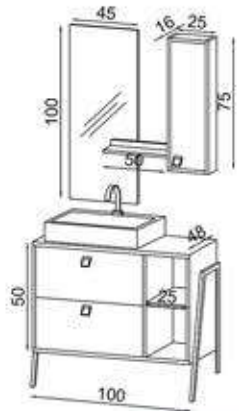

PRIME

FLY123013

GÖVDE:ENDÜLÜS MEŞE MKYL
KAPAK:ENDÜLÜS MEŞE MKYL
BODY:ANDALUSIA OAK MFC
COVER:ANDALUSIA OAK MFC

PEARL

FLY123014

GÖVDE: BETON GRİ MAT HIGHLOSS
KAPAK: BETON GRİ MAT HIGHLOSS
BODY: CONCRETE GREY MATE HIGHGLOSS
COVER: CONCRETE GREY MATE HIGHGLOSS