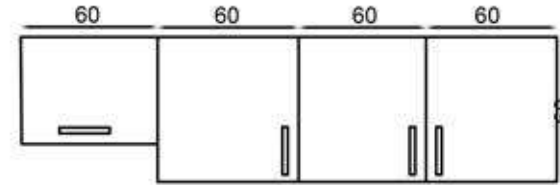

GOLDEN BAMBU 240 CM FLY180193

GÖVDE:BEYAZ MKYL
KAPAK:BEYAZ/GOLDEN
BAMBU MKYL
TEZGAH:BEYAZ LAMİNANT

BODY:WHITE MFC
COVER:WHITE/GOLDEN
BAMBOO MFC
COUNTERTOP:WHITE
LAMINATED

ŞİLE 240 CM FLY180259

GÖVDE:BEYAZ MKYL
KAPAK:BEYAZ/YERLİ
CEVİZ MKYL
TEZGAH:BEYAZ LAMİNANT

BODY:WHITE MFC
COVER:WHITE/NATIVE
WALNUT MFC
COUNTERTOP:WHITE
LAMINATED