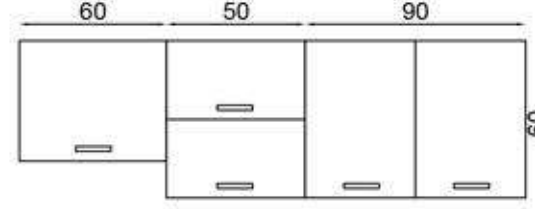

DİDİM 200 CM

FLY180178

GÖVDE:BEYAZ MKYL
KAPAK:ANTİK BEYAZ MKYL
TEZGAH:BEYAZ LAMİNANT

BODY:WHITE MFC
COVER:ANTIQUÉ WHITE MFC
COUNTERTOP:WHITE
LAMINATED

SNAPÉ 200 CM

FLY180398

GÖVDE:BEYAZ MKYL
ÜST KAPAK:BEYAZ/ATLANTİK
ÇAM MKYL
TEZGAH:BEYAZ LAMİNANT

BODY:WHITE MFC
COVER:WHITE/ATLANTIC
PINE MFC
COUNTERTOP:WHITE
LAMINATED