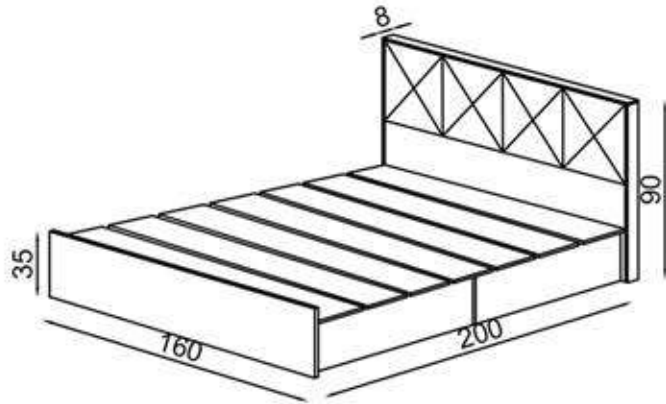

GÖVDE:BEYAZ MKYL
KAPAK:BEYAZ MEMBRAN MDF
BODY:WHITE MFC
COVER:WHITE MEMBRANE MDF

FLY174036