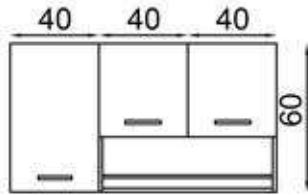

FLY180443

FLY180442

GÖLYAZI 120 CM

FLY180243

GÖVDE: BEYAZ MKYL
KAPAK: BEYAZ MKYL
TEZGAH: SİYAH LAMİNANT

BODY: WHITE MFC
COVER: WHITE MFC
COUNTERTOP: BLACK
LAMINATED

PINDUS 120 CM

FLY180530