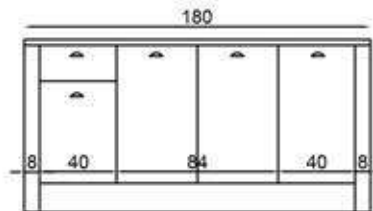

FLY180484

GÖVDE: BEYAZ MKYL
KAPAK: BEYAZ
MEMBRAN MDF
TEZGAH: AHŞAP DESEN Lİ
LAMİNANT

BODY: WHITE MFC
COVER: WHITE
MEMBRANE MDF
COUNTERTOP: WOOD
PATTERN LAMINATED

FLY180435

GÖVDE: BEYAZ MKYL
KAPAK: BEYAZ/ANTRASİT
MKYL
TEZGAH: SİYAH LAMİNANT

BODY: WHITE MFC
COVER: WHITE/ANTHRACITE
MFC
COUNTERTOP: BLACK
LAMINATED

FLY180503