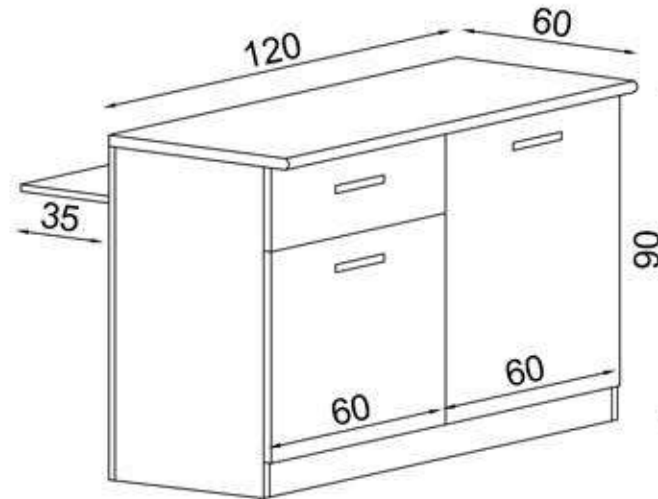

BODY:WHITE MFC
COVER:WHITE MFC
COUNTERTOP:BLACK
LAMINATED

MİMOZA 120 CM

FLY180460

GÖVDE:BEYAZ MKYL
KAPAK:BEYAZ MKYL
TEZGAH:SİYAH LAMİNANT

BODY:WHITE MFC
COVER:WHITE MFC
COUNTERTOP:BLACK
LAMINATED

NIKITA 150 CM