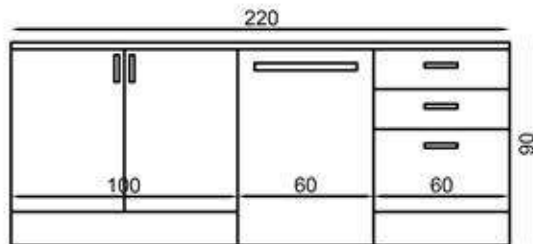

BODY:WHITE MFC
COVER:WHITE/SAPPHIRE
OAK MFC
COUNTERTOP:WHITE
LAMINATED

GÖCEK 220+60 CM

FLY180485+181012

GÖVDE:BEYAZ MKYL
KAPAK:BEYAZ MKYL
TEZGAH:SİYAH LAMİNANT

BODY:WHITE MFC
COVER:WHITE MFC
COUNTERTOP:BLACK
LAMINATED