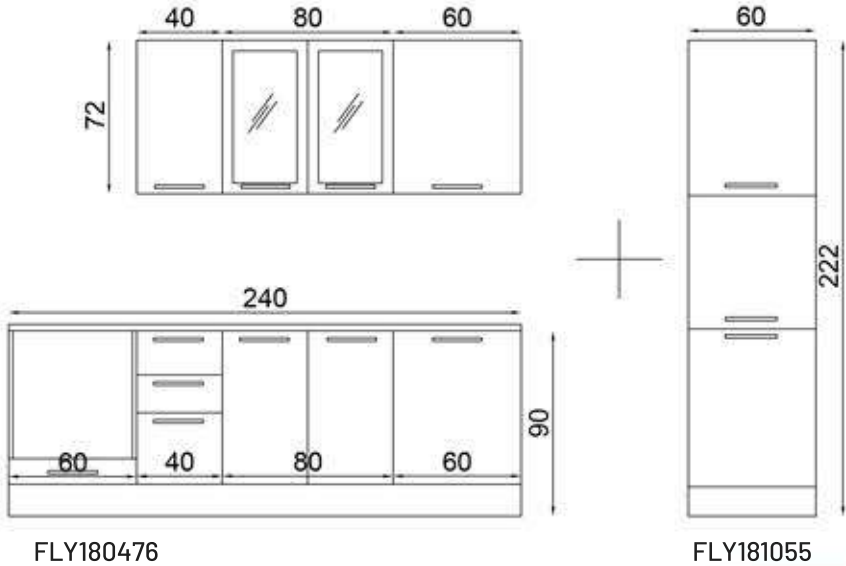

ANTRASİT 240+60 CM FLY180476+181055

GÖVDE:BEYAZ MKYL
KAPAK:ANTRASİT
MEMBRAN MDF
TEZGAH:BEYAZ LAMİNANT

BODY:WHITE MFC
COVER:ANTHRACITE
MEMBRANE MDF
COUNTERTOP:WHITE
LAMINATED

ANTRASİT 240+45 CM FLY180477+181054

GÖVDE:BEYAZ MKYL
KAPAK:ANTRASİT
MEMBRAN MDF
TEZGAH:BEYAZ LAMİNANT

BODY:WHITE MFC
COVER:ANTHRACITE
MEMBRANE MDF
COUNTERTOP:CWHITE
LAMINATED