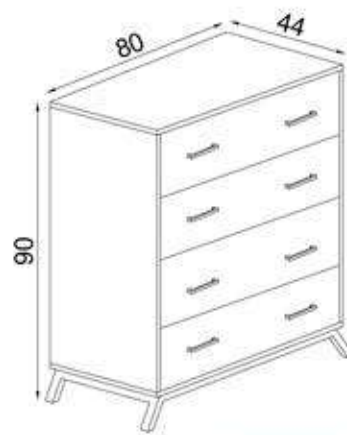

GÖVDE/KAPAK:ATLANTİK ÇAM MKYL
AYAK:SİYAH METAL
BODY/COVER:ATLANTIC PINE MFC
LEG:BLACK METAL