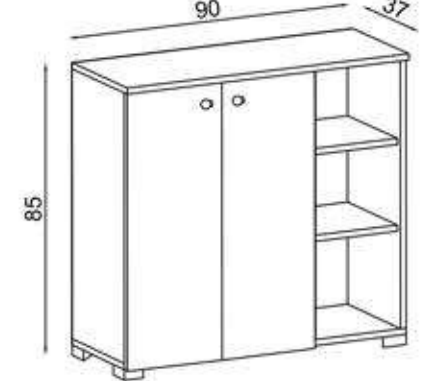

GÖVDE:ENDÜLÜS MEŞE MKYL
KAPAK:BEYAZ MEMBRAN MDF
BODY:ANDALUSIA OAK MFC
COVER:WHITE MEMBRANE MDF