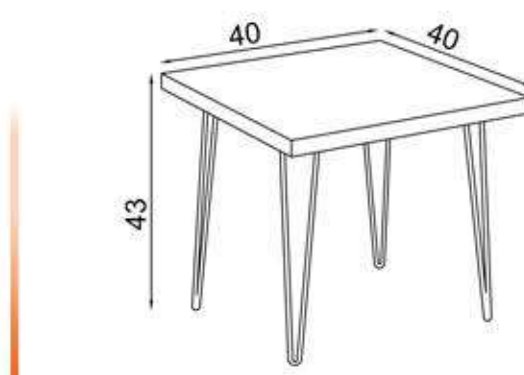

RATTAN

FLY176027

GÖVDE:ATLANTİK ÇAM MKYL
KAPAK:ATLANTİK ÇAM/HAZERAN MKYL
BODY:ATLANTIC PINE MFC
COVER:ATLANTIC PINE/HAZERAN MFC

TANSEL

FLY177044

GÖVDE:SİYAH LAMİNANT
AYAK:SİYAH METAL
BODY:BLACK LAMINATED
LEG:BLACK METAL