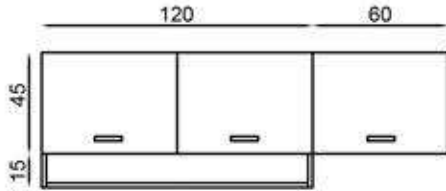

GÜLCE 180 CM

FLY180452

GÖVDE: BEYAZ MKYL
KAPAK: BEYAZ/KAFKAS
MEŞE MKYL
TEZGAH: BEYAZ LAMİNANT

BODY: WHITE MFC
COVER: WHITE/CAUCASIAN
OAK MFC
COUNTERTOP: WHITE
LAMINATED

TİNO 200 CM

FLY180507

GÖVDE: BEYAZ MKYL
KAPAK: ANTİK BEYAZ MKYL
TEZGAH: BEYAZ LAMİNANT

BODY: WHITE MFC
COVER: ANTIQUE WHITE MFC
COUNTERTOP: WHITE
LAMINATED