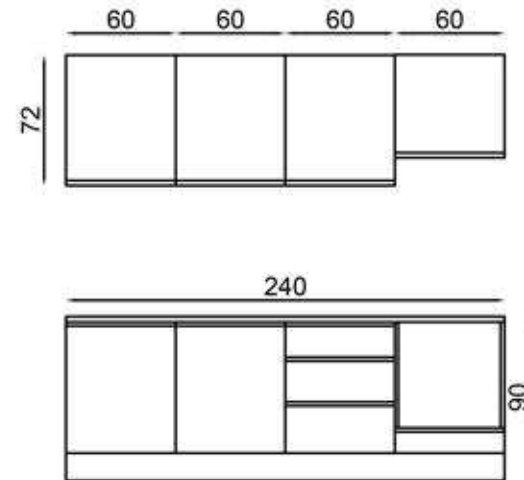

BODRUM 240 CM FLY180226+225+223

GÖVDE:BEYAZ MKYL
KAPAK:BEYAZ MEMRAN MDF
TEZGAH:SİYAH LAMİNANT

BODY:WHITE MFC
COVER:WHITE
MEMBRANE MDF
COUNTERTOP:BLACK
LAMINATED

GORDİON 240 CM FLY180472

GÖVDE:BEYAZ MKYL
KAPAK:BEYAZ/GORDİON MKYL
TEZGAH:KREM LAMİNANT

BODY:WHITE MFC
COVER:WHITE/GORDION MFC
COUNTERTOP:CREAM
LAMINATED