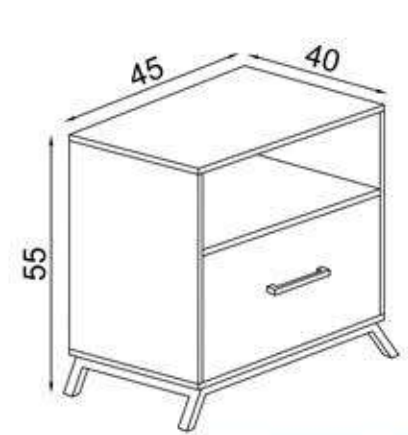

GÖVDE/KAPAK:ATLANTİK ÇAM MKYL
AYAK:SİYAH METAL
BODY/COVER:ATLANTIC PINE MFC
LEG:BLACK METAL