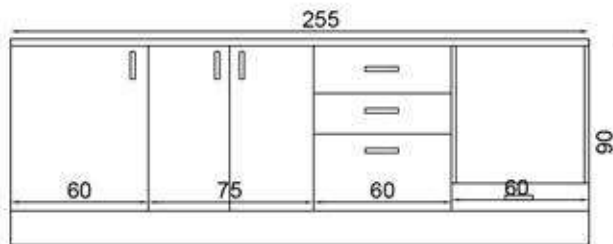

BODY: WHITE MFC
COVER: WHITE/ANDALUSIA
OAK MFC
COUNTERTOP: WHITE
LAMINATED

İZMİR 255 CM

FLY180122

GÖVDE:BEYAZ MKYL
KAPAK:BEYAZ/MÜRDÜM
HIGHGLOSS MDF
TEZGAH:BEYAZ LAMİNANT

BODY:WHITE MFC
COVER:WHITE/PURPLE
HIGHGLOSS MDF
COUNTERTOP:WHITE
LAMINATED