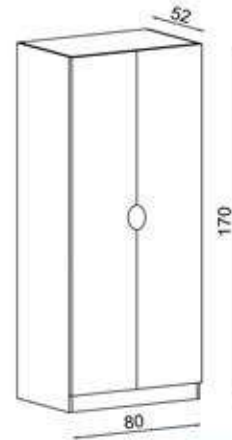

GÖVDE:BEYAZ/ANTRASİT MKYL
KAPAK:BEYAZ MKYL
BODY:WHITE/ANTHRACITE MFC
COVER:WHITE MFC