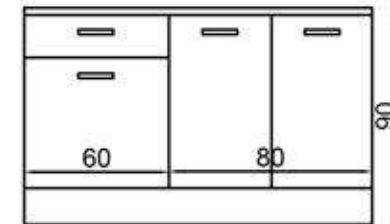

AHSEN 200 CM

FLY180458

GÖVDE: BEYAZ MKYL
KAPAK: BEYAZ MKYL
TEZGAH: SİYAH LAMİNANT

BODY: WHITE MFC
COVER: WHITE MFC
COUNTERTOP: BLACK
LAMINATED

ENKEL 200 CM

FLY180485

GÖVDE: BEYAZ MKYL
KAPAK: BEYAZ/ENDÜLÜS
MEŞE MKYL
TEZGAH: BEYAZ LAMİNANT

BODY: WHITE MFC
COVER: WHITE/ANDALUSIA
OAK MFC
COUNTERTOP: WHITE
LAMINATED