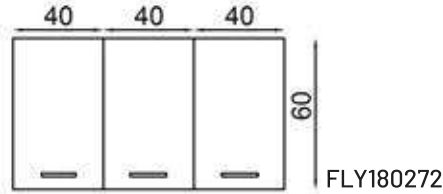

FLY180425

FLY180424

FLY180527

FLY180524

BODRUM 120 CM — FLY180271+272

GÖVDE:BEYAZ MKYL
KAPAK:BEYAZ
MEMBRAN MDF
TEZGAH:SİYAH LAMİNANT

BODY:WHITE MFC
COVER:WHITE
MEMBRANE MDF
COUNTERTOP:BLACK
LAMINATED

FORME 120 CM — FLY180489