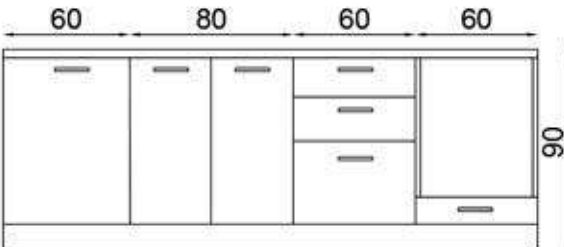

BODY:WHITE MFC
COVER:CAPPUCCINO/PURPLE
HIGHGLOSS MDF
COUNTERTOP:WHITE
LAMINATED

DERİN 260 CM

FLY180473

GÖVDE:BEYAZ MKYL
KAPAK:BEYAZ
MEMBRAN MDF
TEZGAH:SİYAH LAMİNANT

BODY:WHITE MFC
COVER:WHITE
MEMBRANE MDF
COUNTERTOP:BLACK
LAMINATED