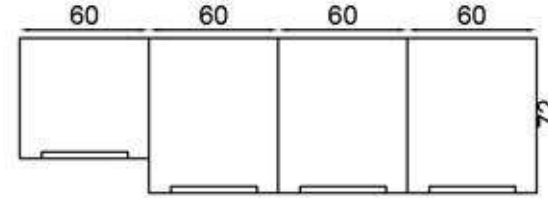

GRİ MERMER 240+60 CM FLY180474+181053

GÖVDE: BEYAZ MKYL
KAPAK: BEYAZ/GORDİON MKYL
TEZGAH: KREM LAMİNANT

BODY: WHITE MFC
COVER: WHITE/GORDION MFC
COUNTERTOP: CREAM LAMINATED

GRİ MERMER 240+45 CM FLY180475+181052

GÖVDE: BEYAZ MKYL
KAPAK: BEYAZ/GORDİON MKYL
TEZGAH: KREM LAMİNANT

BODY: WHITE MFC
COVER: WHITE/GORDION MFC
COUNTERTOP: CREAM LAMINATED

FLY180475