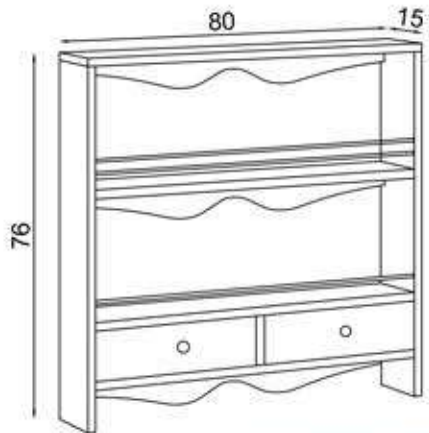

GÖVDE: SAFİR MEŞE MKYL
BODY: SAPPHIRE OAK MFC

WHITE

FLY140027

GÖVDE:BEYAZ MKYL
KAPAK:BEYAZ MKYL
BODY:WHITE MFC
COVER:WHITE MFC

SEVERO

FLY140047

GÖVDE:BEYAZ MKYL
AYAK:SİYAH METAL
BODY:WHITE MFC
LEG:BLACK METAL