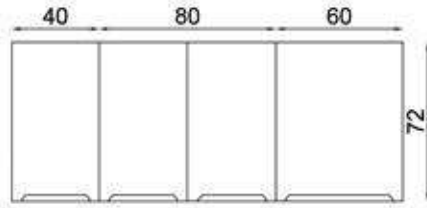

RETRO 240 CM

FLY180522

GÖVDE: BEYAZ MKYL
KAPAK: BEYAZ/YEŞİL
MEMBRAN MDF
TEZGAH: AHŞAP DESENİLİ
LAMİNANT

BODY: WHITE MFC
COVER: WHITE/GREEN
MEMBRANE MDF
COUNTERTOP: WOOD
PATTERN LAMINATED

FÜME 240 CM

FLY180523

GÖVDE: BEYAZ MKYL
KAPAK: BEYAZ/FÜME
HIGHGLOSS MDF
TEZGAH: BEYAZ LAMİNANT

BODY: WHITE MFC
COVER: WHITE/FÜME
HIGHGLOSS MDF
COUNTERTOP: WHITE
LAMINATED