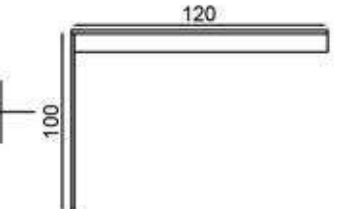

FLY180484

GÖVDE: BEYAZ MKYL
KAPAK: BEYAZ
MEMBRAN MDF
TEZGAH: AHŞAP DESEN Lİ
LAMİNANT

BODY: WHITE MFC
COVER: WHITE
MEMBRANE MDF
COUNTERTOP: WOOD
PATTERN LAMINATED

FLY180435

GÖVDE: BEYAZ MKYL
KAPAK: BEYAZ/ANTRASİT
MKYL
TEZGAH: SİYAH LAMİNANT

BODY: WHITE MFC
COVER: WHITE/ANTHRACITE
MFC
COUNTERTOP: BLACK
LAMINATED