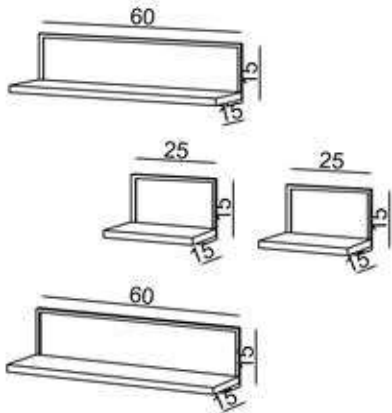

RATTAN

FLY220316

GÖVDE:ATLANTİK ÇAM MKYL
KAPAK:ATLANTİK ÇAM/HAZERAN MKYL
BODY:ATLANTIC PINE MFC
COVER:ATLANTIC PINE/HAZERAN MFC

VESTA

FLY173061

GÖVDE:SAFİR MEŞE MKYL
AYAK:SİYAH METAL
BODY:SAPPHIRE OAK MFC
LEG:BLACK METAL