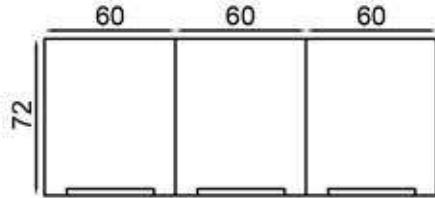

GRİ MERMER 240+60 CM FLY180474+181053

GÖVDE: BEYAZ MKYL
KAPAK: BEYAZ/GORDİON MKYL
TEZGAH: KREM LAMİNANT

BODY: WHITE MFC
COVER: WHITE/GORDION MFC
COUNTERTOP: CREAM LAMINATED

FLY180474

GRİ MERMER 240+45 CM FLY180475+181052

GÖVDE: BEYAZ MKYL
KAPAK: BEYAZ/GORDİON MKYL
TEZGAH: KREM LAMİNANT

BODY: WHITE MFC
COVER: WHITE/GORDION MFC
COUNTERTOP: CREAM LAMINATED