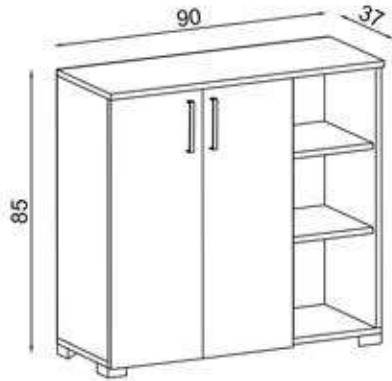

GÖVDE:BEYAZ MKYL
BODY:WHITE MFC

DİNO

FLY131001

GÖVDE:BEYAZ MKYL
KAPAK:ENDÜLÜS MEŞE MKYL
BODY:WHITE MFC
COVER:ANDALUSIA OAK MFC

LUSPİN

FLY133001

GÖVDE:ENDÜLÜS MEŞE MKYL
KAPAK:BEYAZ HIGHGLOSS MDF
BODY:ANDALUSIA OAK MFC
COVER:WHITE HIGHGLOSS MDF