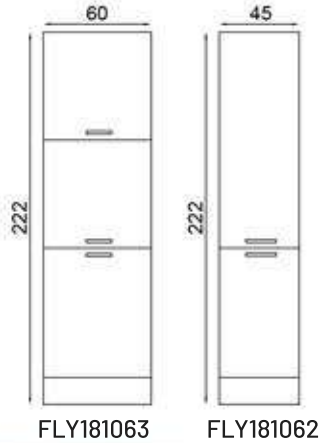

FLY180125

FLY180124

FLY180123

KAŞMİR 60 CM ————— **FLY181063**

GÖVDE:BEYAZ MKYL
KAPAK:KAŞMİR MAT HIGHGLOSS MDF
BODY:WHITE MFC
COVER:CASHMERE MATTE HIGHGLOSS MDF

COUNTRY 60 CM ————— **FLY181065**

GÖVDE:BEYAZ MKYL
KAPAK:DETROİT MKYL
BODY:WHITE MFC
COVER:DETROIT MFC