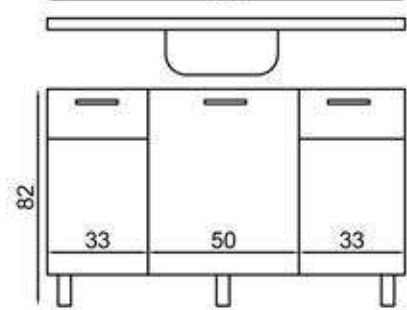

FLY180425

FLY180424

FLY180527

FLY180524

BODRUM 120 CM — FLY180271+272

GÖVDE:BEYAZ MKYL
KAPAK:BEYAZ
MEMBRAN MDF
TEZGAH:SİYAH LAMİNANT

BODY:WHITE MFC
COVER:WHITE
MEMBRANE MDF
COUNTERTOP:BLACK
LAMINATED

FORME 120 CM — FLY180489