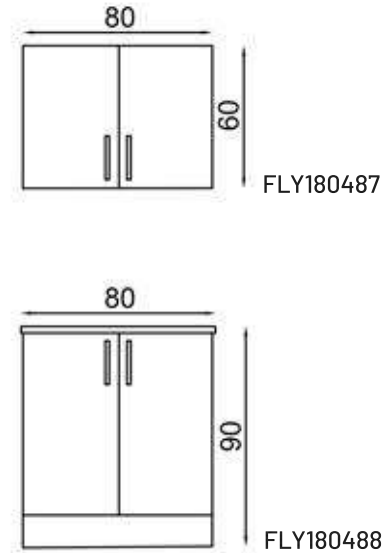

CAMOLE 80 CM

FLY180467

GÖVDE:BEYAZ MKYL
KAPAK:BEYAZ MKYL
TEZGAH:ÇELİK EVYE

BODY:WHITE MFC
COVER:WHITE MFC
COUNTERTOP:STEEL SINK

LITEN 80 CM

FLY180486

GÖVDE:BEYAZ MKYL
KAPAK:BEYAZ MKYL
TEZGAH:SIYAH LAMİNANT

BODY:WHITE MFC
COVER:WHITE MFC
COUNTERTOP:BLACK
LAMINATED