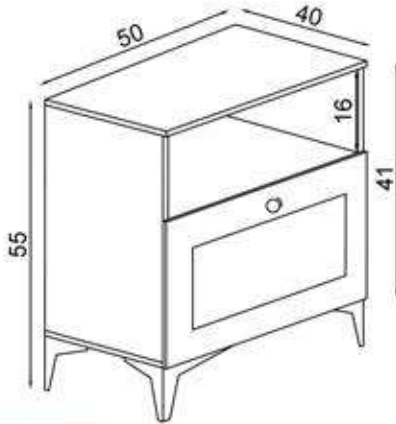

GÖVDE:ATLANTİK ÇAM MKYL
KAPAK:ATLANTİK ÇAM/HAZERAN MKYL
BODY:ATLANTIC PINE MFC
COVER:ATLANTIC PINE/HAZERAN MFC