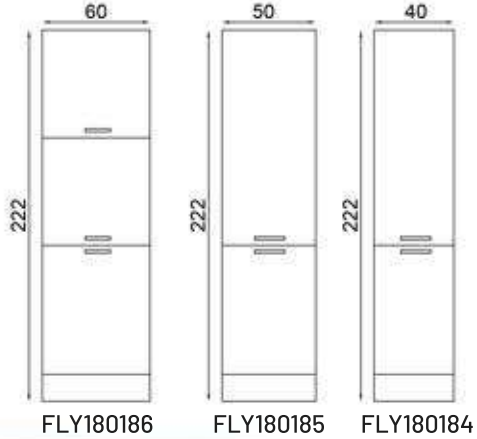

FLY180501

GÖVDE:BEYAZ MKYL
KAPAK:BEYAZ MKYL
TEZGAH:AHŞAP DESENLI
LAMİNANT

BODY:WHITE MFC
COVER:WHITE MFC
COUNTERTOP:WOOD
PATTERN LAMINATED

ÇINAR 40 CM

FLY180184

GÖVDE:BEYAZ MKYL
KAPAK:BEYAZ HIGHGLOSS MDF
BODY:WHITE MFC
COVER:WHITE HIGHGLOSS MDF