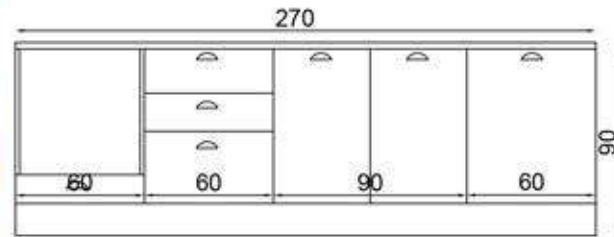

GÖVDE: BEYAZ MKYL
KAPAK: GRİ
MEMBRAN MDF
TEZGAH: KAHVERENGİ
LAMİNANT

BODY: WHITE MFC
COVER: GREY
MEMBRANE MDF
COUNTERTOP: BROWN
LAMINATED

GÖVDE: BEYAZ MKYL
KAPAK: GRİ
MEMBRAN MDF
TEZGAH: KAHVERENGİ
LAMİNANT

BODY: WHITE MFC
COVER: GREY
MEMBRANE MDF
COUNTERTOP: BROWN
LAMINATED