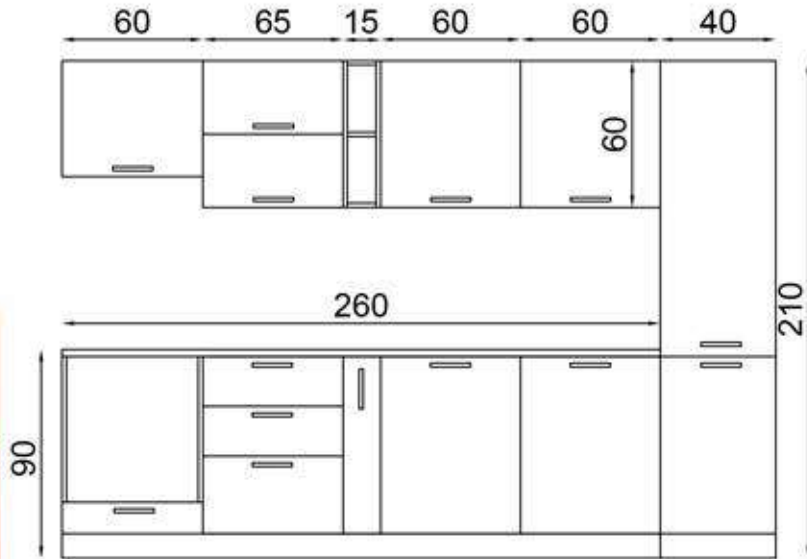

FLY180337

GÖVDE: BEYAZ MKYL
KAPAK: BEYAZ/SAFİR
MEŞE MKYL
TEZGAH: BEYAZ LAMİNANT

BODY: WHITE MFC
COVER: WHITE/SAPPHIRE
OAK MFC
COUNTERTOP: WHITE
LAMINATED

FLY180499

GÖVDE: BEYAZ MKYL
KAPAK: BEYAZ MKYL
TEZGAH: AHŞAP DESEN Lİ
LAMİNANT

BODY: WHITE MFC
COVER: WHITE MFC
COUNTERTOP: WOOD
PATTERN LAMINATED