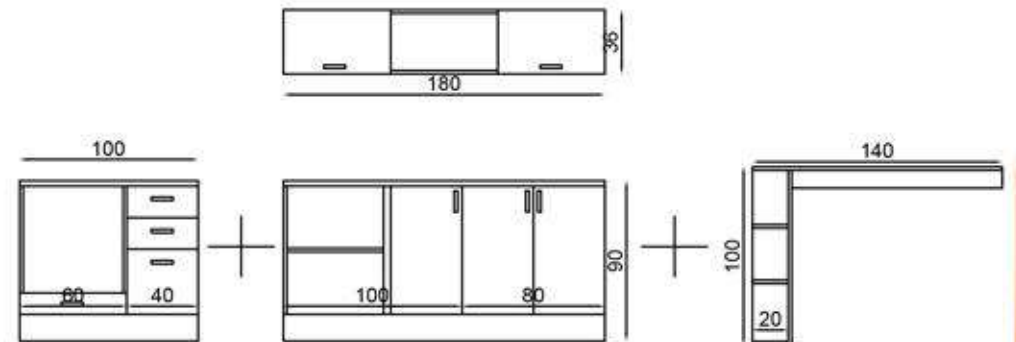

FLY180428

GÖVDE:BEYAZ MKYL
KAPAK:BEYAZ/SAFİR
MEŞE MKYL
TEZGAH:SİYAH LAMİNANT

BODY:WHITE MFC
COVER:WHITE/SAPPHIRE
OAK MFC
COUNTERTOP:BLACK
LAMINATED

FLY180433

GÖVDE:BEYAZ MKYL
KAPAK:BEYAZ/SAFİR
MEŞE MKYL
TEZGAH:SİYAH LAMİNANT

BODY:WHITE MFC
COVER:WHITE/SAPPHIRE
OAK MFC
COUNTERTOP:BLACK
LAMINATED