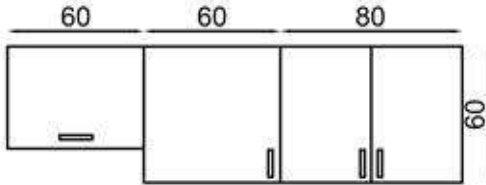

BODY:WHITE MFC
COVER:WHITE/ATLANTIC
PINE MFC
COUNTERTOP:WHITE
LAMINATED

AHSEN 200 CM

FLY180458

GÖVDE: BEYAZ MKYL
KAPAK: BEYAZ MKYL
TEZGAH: SİYAH LAMİNANT

BODY: WHITE MFC
COVER: WHITE MFC
COUNTERTOP: BLACK
LAMINATED