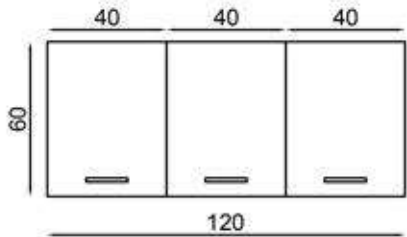

BODY:WHITE MFC
COVER:WHITE MFC
COUNTERTOP:STEEL SINK

DETROIT 120 CM

FLY180524+180527

GÖVDE:BEYAZ MKYL
KAPAK:ATLANTİK ÇAM MKYL
TEZGAH:SIYAH LAMİNANT

BODY:WHITE MFC
COVER:ATLANTIC PINE MFC
COUNTERTOP:BLACK
LAMINATED