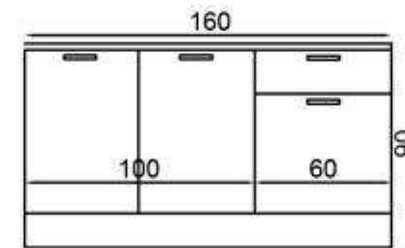

KAMER 220 CM

FLY180453

GÖVDE:BEYAZ MKYL
KAPAK:BEYAZ/SAFİR
MEŞE MKYL
TEZGAH:BEYAZ LAMİNANT

BODY:WHITE MFC
COVER:WHITE/SAPPHIRE
OAK MFC
COUNTERTOP:WHITE
LAMINATED

GÖCEK 220+60 CM

FLY180485+181012

GÖVDE:BEYAZ MKYL
KAPAK:BEYAZ MKYL
TEZGAH:SİYAH LAMİNANT

BODY:WHITE MFC
COVER:WHITE MFC
COUNTERTOP:BLACK
LAMINATED

FLY180279