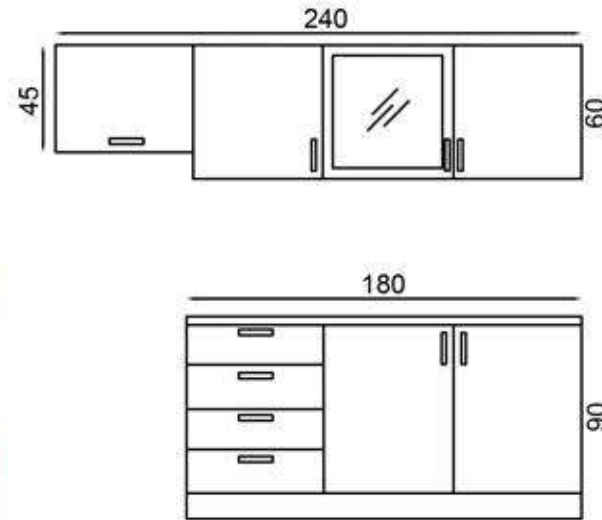

FOÇA 240+40 CM FLY180176+177

GÖVDE:BEYAZ MKYL
KAPAK:BEYAZ ERİK MKYL
TEZGAH:BEYAZ LAMİNANT

BODY:WHITE MFC
COVER:WHITE PLUM MFC
COUNTERTOP:WHITE
LAMINATED

FLY180011

FLY180014

FLY180176

FLY180177

GOLDEN BAMBU 240 CM FLY180193