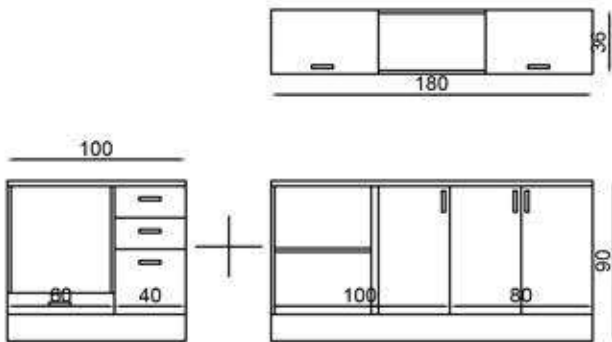

LİLYUM 120 CM