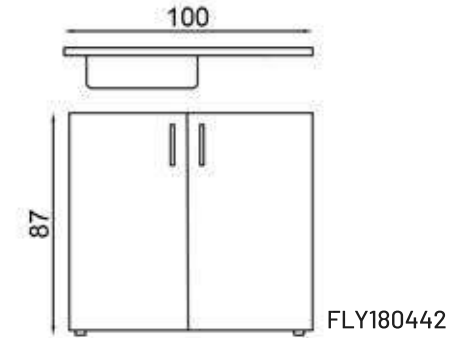

PROMO 100 CM

FLY180391

GÖVDE:BEYAZ MKYL
KAPAK:BEYAZ MKYL
TEZGAH:BEYAZ LAMİNANT

BODY:WHITE MFC
COVER:WHITE MFC
COUNTERTOP:WHITE
LAMINATED

FLY180447

FLY180446

EVYELİ 100 CM

FLY180002

GÖVDE:BEYAZ MKYL
KAPAK:BEYAZ MKYL
TEZGAH:ÇELİK EVYE

BODY:WHITE MFC
COVER:WHITE MFC
COUNTERTOP:STEEL SINK

FLY180443

FLY180442