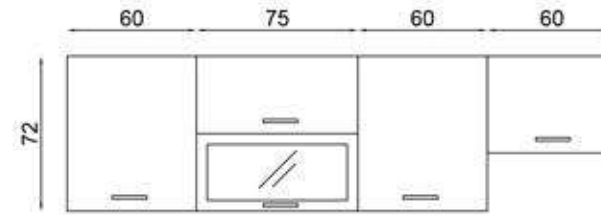

ATLAS 255 CM

FLY180188

GÖVDE: BEYAZ MKYL
KAPAK: KREM/SACRAMENTO
HIGHGLOSS MDF
TEZGAH: BEYAZ LAMİNANT

BODY: WHITE MFC
COVER: CREAM/SACRAMENTO
HIGHGLOSS MDF
COUNTERTOP: WHITE
LAMINATED

TRİLYE 255 CM

FLY180198

GÖVDE: BEYAZ MKYL
KAPAK: BEYAZ/KARAAĞAÇ
HIGHGLOSS MDF
TEZGAH: BEYAZ LAMİNANT

BODY: WHITE MFC
COVER: WHITE/ELM HG MDF
COUNTERTOP: WHITE
LAMINATED