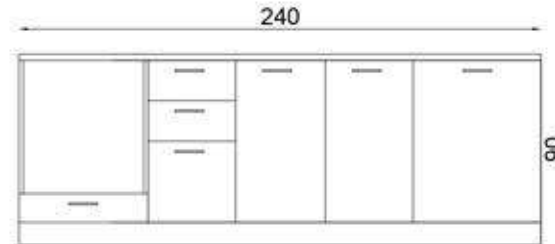

RETRO 240 CM

FLY180522

GÖVDE: BEYAZ MKYL
KAPAK: BEYAZ/YEŞİL
MEMBRAN MDF
TEZGAH: AHŞAP DESENİLİ
LAMİNANT

BODY: WHITE MFC
COVER: WHITE/GREEN
MEMBRANE MDF
COUNTERTOP: WOOD
PATTERN LAMINATED

FÜME 240 CM

FLY180523

GÖVDE: BEYAZ MKYL
KAPAK: BEYAZ/FÜME
HIGHGLOSS MDF
TEZGAH: BEYAZ LAMİNANT

BODY: WHITE MFC
COVER: WHITE/FÜME
HIGHGLOSS MDF
COUNTERTOP: WHITE
LAMINATED