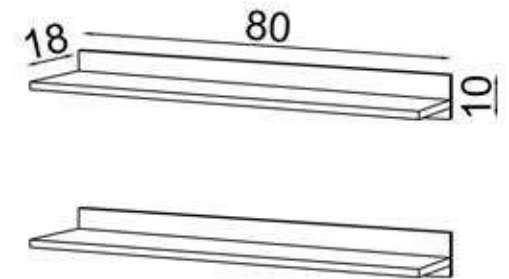

YOLANDE

FLY173008

GÖVDE:BEYAZ MKYL
BODY:WHITE MFC

TRIESTE

FLY173005

GÖVDE:BEYAZ MKYL
BODY:WHITE MFC

MANTOVA

FLY173006