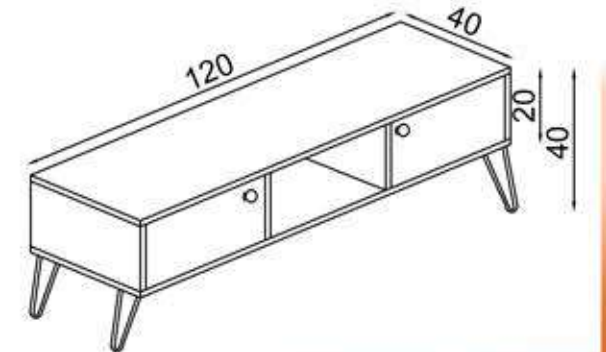

NOVA

FLY176026

GÖVDE:ATLANTİK ÇAM MKYL
KAPAK:ATLANTİK ÇAM MKYL
BODY:ATLANTIC PINE MFC
COVER:ATLANTIC PINE MFC

SAVİNO

FLY170022

GÖVDE:SAFİR MEŞE MKYL
KAPAK:SAFİR MEŞE MKYL
BODY:SAPPHIRE OAK MFC
COVER:SAPPHIRE OAK MFC