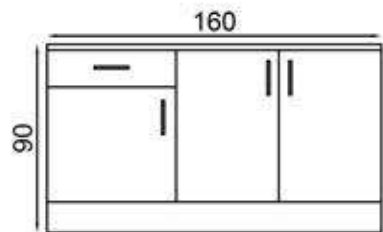

KÖYCEĞİZ 160 CM

FLY180244

GÖVDE: BEYAZ MKYL
KAPAK: ATLANTİK ÇAM MKYL
TEZGAH: SİYAH LAMİNANT

BODY: WHITE MFC
COVER: ATLANTIC PINE MFC
COUNTERTOP: BLACK
LAMINATED

LOFT 180 CM

FLY180494

GÖVDE: BEYAZ MKYL
KAPAK: BEYAZ MKYL
TEZGAH: AHŞAP
DESENİLİ LAMİNANT

BODY: WHITE MFC
COVER: WHITE MFC
COUNTERTOP: WOOD
PATTERN LAMINATED