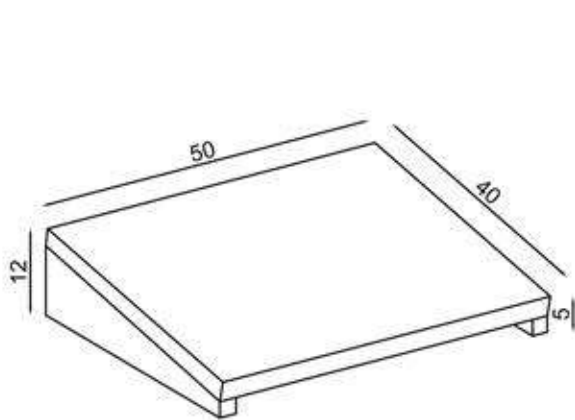

FLY178094

GÖVDE:BEYAZ LAMİNANT
BODY:WHITE LAMINATED

RİKASSE

FLY178095

GÖVDE: SİYAH LAMİNANT
BODY: BLACK LAMINATED

İLAY

FLY178090

GÖVDE: BEYAZ MKYL
BODY: WHITE MFC