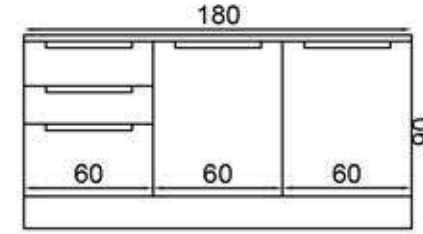

GRİ MERMER 240+60 CM FLY180474+181053

GÖVDE: BEYAZ MKYL
KAPAK: BEYAZ/GORDİON MKYL
TEZGAH: KREM LAMİNANT

BODY: WHITE MFC
COVER: WHITE/GORDION MFC
COUNTERTOP: CREAM LAMINATED

GRİ MERMER 240+45 CM FLY180475+181052

GÖVDE: BEYAZ MKYL
KAPAK: BEYAZ/GORDİON MKYL
TEZGAH: KREM LAMİNANT

BODY: WHITE MFC
COVER: WHITE/GORDION MFC
COUNTERTOP: CREAM LAMINATED

FLY180475