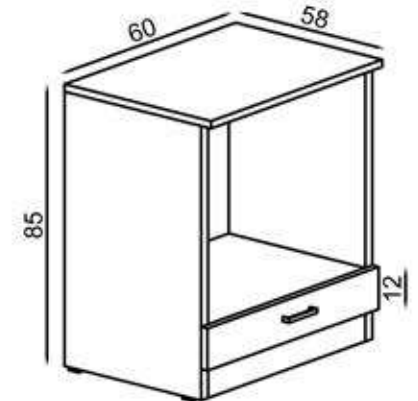

GÖVDE: BEYAZ MKYL
KAPAK: BEYAZ MKYL
BODY: WHITE MFC
COVER: WHITE MFC