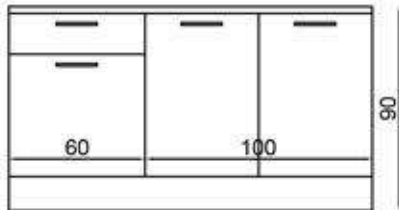

FLY181012

FLY180279

BLED 220 CM

FLY180531

GÖVDE:BEYAZ MKYL
KAPAK:ENDÜLÜS MEŞE MKYL
TEZGAH:SIYAH LAMİNANT

BODY:WHITE MFC
COVER:ANDALUSIA OAK MFC
COUNTERTOP:BLACK
LAMINATED

BADE 240 CM

FLY180454