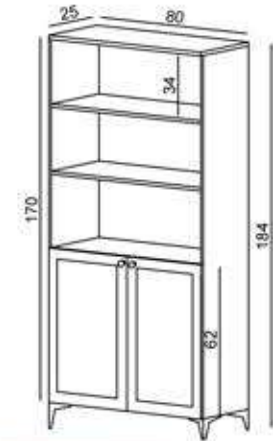

ULTIMO

FLY170041

GÖVDE:YERLİ CEVİZ MKYL
AYAK:SİYAH METAL
BODY:NATIVE WALNUT MFC
LEG:BLACK METAL

RATTAN

FLY171064

GÖVDE:ATLANTİK ÇAM MKYL
KAPAK:ATLANTİK ÇAM/HAZERAN MKYL
BODY:ATLANTIC PINE MFC
COVER:ATLANTIC PINE/HAZERAN MFC