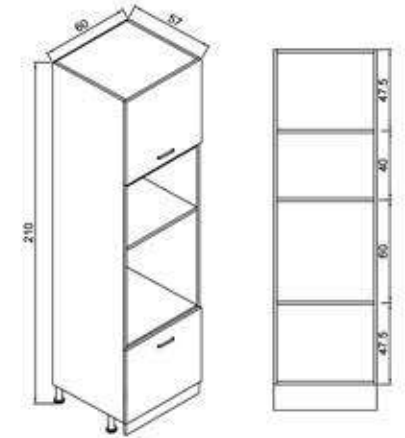

GÖVDE:BEYAZ MKYL
KAPAK:BEYAZ MKYL
BODY:WHITE MFC
COVER:WHITE MFC