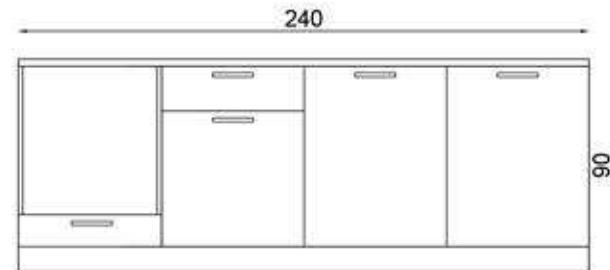

BODY:WHITE MFC
COVER:DETROIT MFC
COUNTERTOP:BLACK
LAMINATED

DETROİT 240 CM

FLY180526

GÖVDE:BEYAZ MKYL
KAPAK:DETROİT MKYL
TEZGAH:SİYAH LAMİNANT

BODY:WHITE MFC
COVER:DETROIT MFC
COUNTERTOP:BLACK
LAMINATED

BELOYE 240 CM