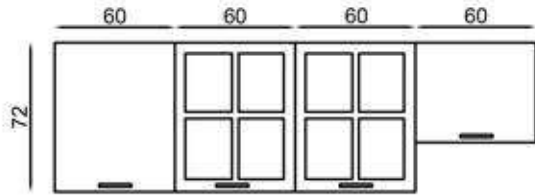

VİZYON 240 CM

FLY180471

GÖVDE:BEYAZ MKYL
KAPAK:BEYAZ/LACİVERT
MEMRAN MDF
TEZGAH:BEYAZ LAMİNANT

BODY:WHITE MFC
COVER:WHITE/DARK BLUE
MEMBRANE MDF
COUNTERTOP:WHITE
LAMINATED

ANTRASİT 240+60 CM FLY180476+181055