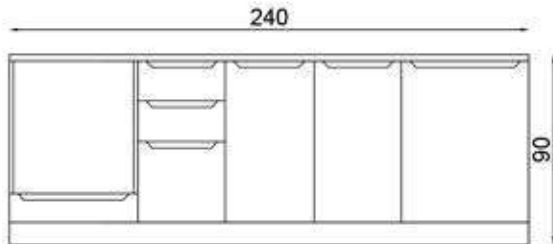

RETRO 240 CM

FLY180522

GÖVDE: BEYAZ MKYL
KAPAK: BEYAZ/YEŞİL
MEMBRAN MDF
TEZGAH: AHŞAP DESENİLİ
LAMİNANT

BODY: WHITE MFC
COVER: WHITE/GREEN
MEMBRANE MDF
COUNTERTOP: WOOD
PATTERN LAMINATED

FÜME 240 CM

FLY180523

GÖVDE: BEYAZ MKYL
KAPAK: BEYAZ/FÜME
HIGHGLOSS MDF
TEZGAH: BEYAZ LAMİNANT

BODY: WHITE MFC
COVER: WHITE/FÜME
HIGHGLOSS MDF
COUNTERTOP: WHITE
LAMINATED