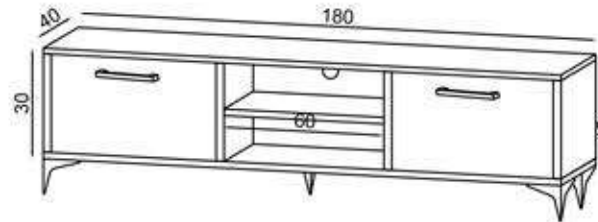

RAKİ

FLY176022

GÖVDE:SAFİR MEŞE MKYL
KAPAK:BEYAZ MKYL
BODY:SAPPHIRE OAK MFC
COVER:WHITE MFC

NOVA

FLY176026

GÖVDE:ATLANTİK ÇAM MKYL
KAPAK:ATLANTİK ÇAM MKYL
BODY:ATLANTIC PINE MFC
COVER:ATLANTIC PINE MFC

SAVİNO

FLY170022

GÖVDE:SAFİR MEŞE MKYL
KAPAK:SAFİR MEŞE MKYL
BODY:SAPPHIRE OAK MFC
COVER:SAPPHIRE OAK MFC