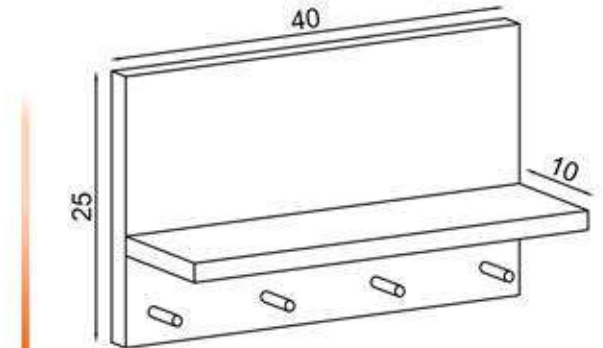

GÖVDE:BEYAZ MKYL
BODY:WHITE MFC

BALİNA

FLY170135

GÖVDE:ATLANTİK ÇAM/ANTRASİT MKYL
BODY:ATLANTIC PINE/ANTHRACITE MFC

BULUT

FLY170136

GÖVDE:ATLANTİK ÇAM/BEYAZ MKYL
BODY:ATLANTIC PINE/WHITE MFC

EMİLY