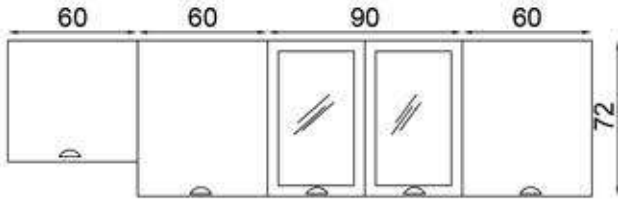

GÖVDE: BEYAZ MKYL
KAPAK: GRİ
MEMBRAN MDF
TEZGAH: KAHVERENGİ
LAMİNANT

BODY: WHITE MFC
COVER: GREY
MEMBRANE MDF
COUNTERTOP: BROWN
LAMINATED

GÖVDE: BEYAZ MKYL
KAPAK: GRİ
MEMBRAN MDF
TEZGAH: KAHVERENGİ
LAMİNANT

BODY: WHITE MFC
COVER: GREY
MEMBRANE MDF
COUNTERTOP: BROWN
LAMINATED