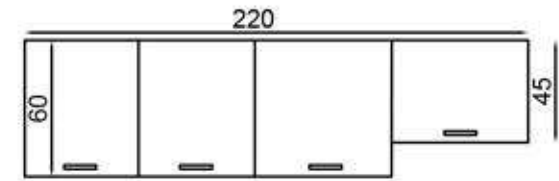

KAMER 220 CM

FLY180453

GÖVDE:BEYAZ MKYL
KAPAK:BEYAZ/SAFİR
MEŞE MKYL
TEZGAH:BEYAZ LAMİNANT

BODY:WHITE MFC
COVER:WHITE/SAPPHIRE
OAK MFC
COUNTERTOP:WHITE
LAMINATED

GÖCEK 220+60 CM

FLY180485+181012

GÖVDE:BEYAZ MKYL
KAPAK:BEYAZ MKYL
TEZGAH:SİYAH LAMİNANT

BODY:WHITE MFC
COVER:WHITE MFC
COUNTERTOP:BLACK
LAMINATED

FLY180279