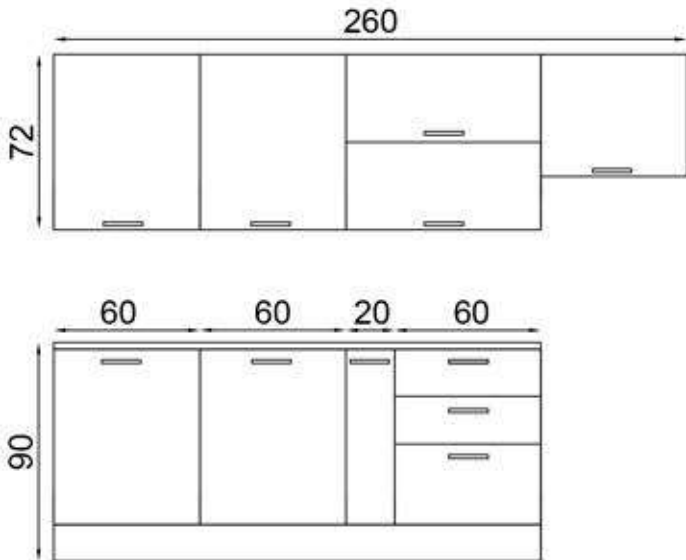

VENEDİK 260 CM

FLY180355

GÖVDE:BEYAZ MKYL
KAPAK:KAPUÇİNO/MÜRDÜM
HIGHGLOSS MDF
TEZGAH:BEYAZ LAMİNANT

BODY:WHITE MFC
COVER:CAPPUCCINO/PURPLE
HIGHGLOSS MDF
COUNTERTOP:WHITE
LAMINATED

VENEDİK 260 CM

FLY180356

GÖVDE:BEYAZ MKYL
KAPAK:KAPUÇİNO/MÜRDÜM
HIGHGLOSS MDF
TEZGAH:BEYAZ LAMİNANT

BODY:WHITE MFC
COVER:CAPPUCCINO/PURPLE
HIGHGLOSS MDF
COUNTERTOP:WHITE
LAMINATED