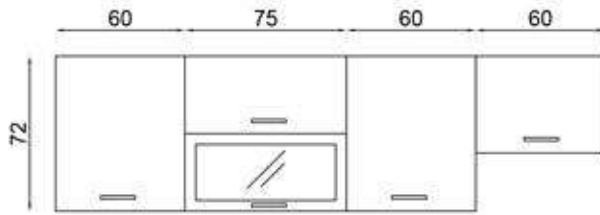

ATLAS 255 CM

FLY180188

GÖVDE: BEYAZ MKYL
KAPAK: KREM/SACRAMENTO
HIGHGLOSS MDF
TEZGAH: BEYAZ LAMİNANT

BODY: WHITE MFC
COVER: CREAM/SACRAMENTO
HIGHGLOSS MDF
COUNTERTOP: WHITE
LAMINATED

TRİLYE 255 CM

FLY180198

GÖVDE: BEYAZ MKYL
KAPAK: BEYAZ/KARAAĞAÇ
HIGHGLOSS MDF
TEZGAH: BEYAZ LAMİNANT

BODY: WHITE MFC
COVER: WHITE/ELM HG MDF
COUNTERTOP: WHITE
LAMINATED