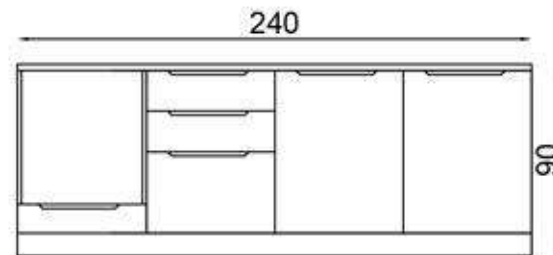

KAŞMİR 240 CM

FLY180491

GÖVDE: BEYAZ MKYL
KAPAK: BEYAZ/KAŞMİR MAT
HIGHGLOSS MDF
TEZGAH: BEYAZ LAMİNANT

BODY: WHITE MFC
COVER: WHITE/CASHMERE
MATTE HIGHGLOSS MDF
COUNTERTOP: WHITE
LAMINATED

COUNTRY 240 CM

FLY180492

GÖVDE: BEYAZ MKYL
KAPAK: DETROİT MKYL
TEZGAH: SİYAH LAMİNANT

BODY: WHITE MFC
COVER: DETROİT MFC
COUNTERTOP: BLACK
LAMINATED