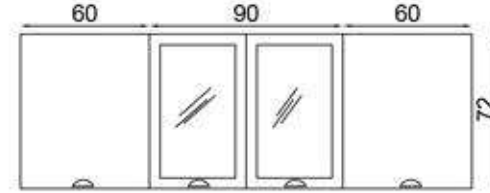

GÖVDE: BEYAZ MKYL
KAPAK: GRİ
MEMBRAN MDF
TEZGAH: KAHVERENGİ
LAMİNANT

BODY: WHITE MFC
COVER: GREY
MEMBRANE MDF
COUNTERTOP: BROWN
LAMINATED

GÖVDE: BEYAZ MKYL
KAPAK: GRİ
MEMBRAN MDF
TEZGAH: KAHVERENGİ
LAMİNANT

BODY: WHITE MFC
COVER: GREY
MEMBRANE MDF
COUNTERTOP: BROWN
LAMINATED