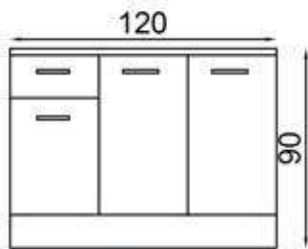

FLY180443

FLY180442

GÖLYAZI 120 CM

FLY180243

GÖVDE: BEYAZ MKYL
KAPAK: BEYAZ MKYL
TEZGAH: SİYAH LAMİNANT

BODY: WHITE MFC
COVER: WHITE MFC
COUNTERTOP: BLACK
LAMINATED

PINDUS 120 CM

FLY180530