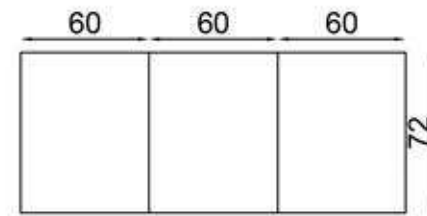

KAŞMİR 240 CM

FLY180491

GÖVDE: BEYAZ MKYL
KAPAK: BEYAZ/KAŞMİR MAT
HIGHGLOSS MDF
TEZGAH: BEYAZ LAMİNANT

BODY: WHITE MFC
COVER: WHITE/CASHMERE
MATTE HIGHGLOSS MDF
COUNTERTOP: WHITE
LAMINATED

COUNTRY 240 CM

FLY180492

GÖVDE: BEYAZ MKYL
KAPAK: DETROİT MKYL
TEZGAH: SİYAH LAMİNANT

BODY: WHITE MFC
COVER: DETROİT MFC
COUNTERTOP: BLACK
LAMINATED