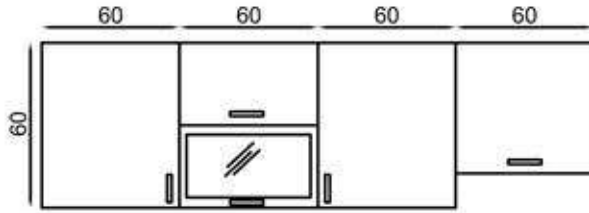

GOLDEN BAMBU 240 CM FLY180193

GÖVDE:BEYAZ MKYL
KAPAK:BEYAZ/GOLDEN
BAMBU MKYL
TEZGAH:BEYAZ LAMİNANT

BODY:WHITE MFC
COVER:WHITE/GOLDEN
BAMBOO MFC
COUNTERTOP:WHITE
LAMINATED

ŞİLE 240 CM FLY180259

GÖVDE:BEYAZ MKYL
KAPAK:BEYAZ/YERLİ
CEVİZ MKYL
TEZGAH:BEYAZ LAMİNANT

BODY:WHITE MFC
COVER:WHITE/NATIVE
WALNUT MFC
COUNTERTOP:WHITE
LAMINATED