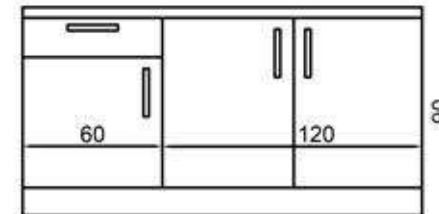

GOLDEN BAMBU 240 CM FLY180193

GÖVDE:BEYAZ MKYL
KAPAK:BEYAZ/GOLDEN
BAMBU MKYL
TEZGAH:BEYAZ LAMİNANT

BODY:WHITE MFC
COVER:WHITE/GOLDEN
BAMBOO MFC
COUNTERTOP:WHITE
LAMINATED

ŞİLE 240 CM FLY180259

GÖVDE:BEYAZ MKYL
KAPAK:BEYAZ/YERLİ
CEVİZ MKYL
TEZGAH:BEYAZ LAMİNANT

BODY:WHITE MFC
COVER:WHITE/NATIVE
WALNUT MFC
COUNTERTOP:WHITE
LAMINATED