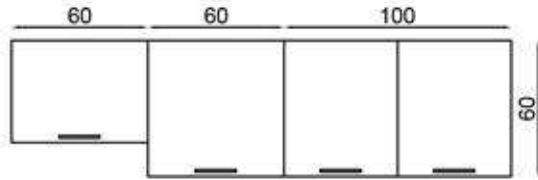

FLY181012

FLY180279

BLED 220 CM

FLY180531

GÖVDE:BEYAZ MKYL
KAPAK:ENDÜLÜS MEŞE MKYL
TEZGAH:SIYAH LAMİNANT

BODY:WHITE MFC
COVER:ANDALUSIA OAK MFC
COUNTERTOP:BLACK
LAMINATED

BADE 240 CM

FLY180454