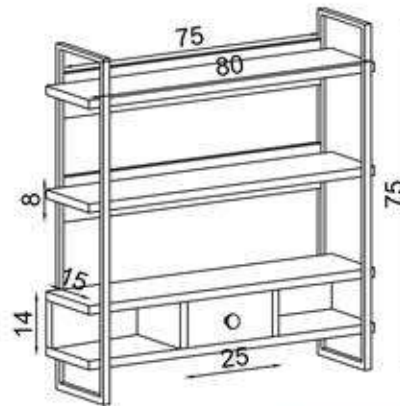

GÖVDE: SAFİR MEŞE MKYL
BODY: SAPPHIRE OAK MFC

WHITE

FLY140027

GÖVDE:BEYAZ MKYL
KAPAK:BEYAZ MKYL
BODY:WHITE MFC
COVER:WHITE MFC

SEVERO

FLY140047

GÖVDE:BEYAZ MKYL
AYAK:SİYAH METAL
BODY:WHITE MFC
LEG:BLACK METAL