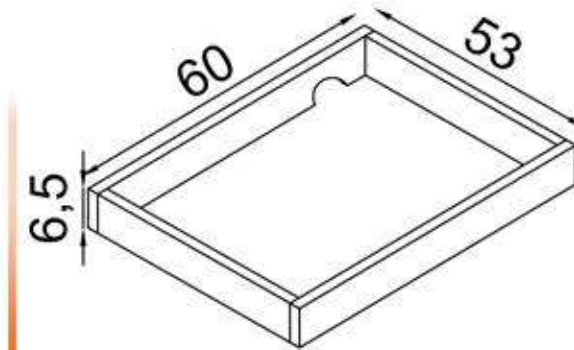

GÖVDE:BEYAZ MKYL
BODY:WHITE MFC

GÖVDE:SİYAH MKYL
BODY:BLACK MFC