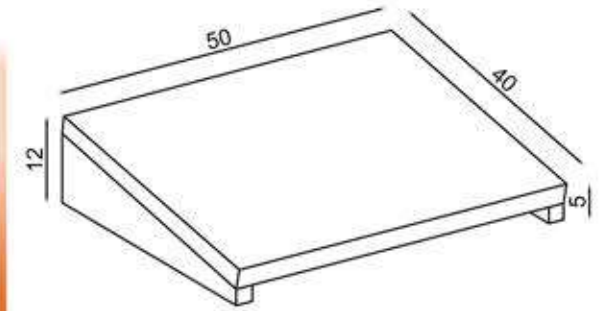

KELLY

FLY178092

GÖVDE:ENDÜLÜS MEŞE MKYL
BODY:ANDALUSIA OAK MFC

VENTO

FLY178091

GÖVDE:BEYAZ MKYL
BODY:WHITE MFC

MUNDİ

FLY178094

GÖVDE:BEYAZ LAMİNANT
BODY:WHITE LAMINATED