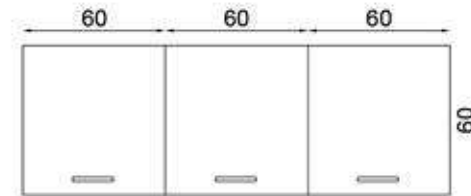

BODY:WHITE MFC
COVER:DETROIT MFC
COUNTERTOP:BLACK
LAMINATED

DETROİT 240 CM

FLY180526

GÖVDE:BEYAZ MKYL
KAPAK:DETROİT MKYL
TEZGAH:SİYAH LAMİNANT

BODY:WHITE MFC
COVER:DETROIT MFC
COUNTERTOP:BLACK
LAMINATED

BELOYE 240 CM