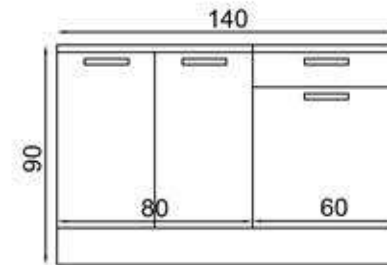

BODY: WHITE MFC
COVER: WHITE/CAUCASIAN
OAK MFC
COUNTERTOP: WHITE
LAMINATED

TİNO 200 CM

FLY180507

GÖVDE: BEYAZ MKYL
KAPAK: ANTİK BEYAZ MKYL
TEZGAH: BEYAZ LAMİNANT

BODY: WHITE MFC
COVER: ANTIQUE WHITE MFC
COUNTERTOP: WHITE
LAMINATED