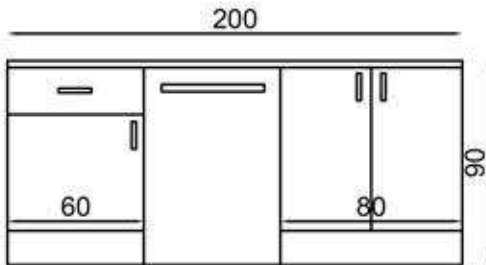

BODY:WHITE MFC
COVER:WHITE/ATLANTIC
PINE MFC
COUNTERTOP:WHITE
LAMINATED

AHSEN 200 CM

FLY180458

GÖVDE: BEYAZ MKYL
KAPAK: BEYAZ MKYL
TEZGAH: SİYAH LAMİNANT

BODY: WHITE MFC
COVER: WHITE MFC
COUNTERTOP: BLACK
LAMINATED