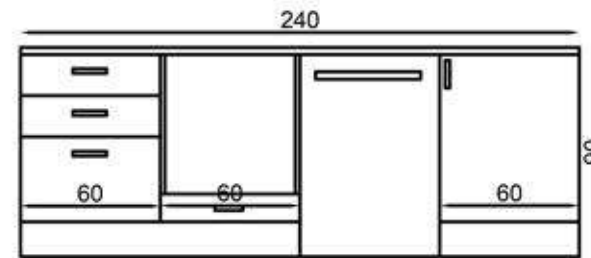

BLED 220 CM

FLY180531

GÖVDE:BEYAZ MKYL
KAPAK:ENDÜLÜS MEŞE MKYL
TEZGAH:SIYAH LAMİNANT

BODY:WHITE MFC
COVER:ANDALUSIA OAK MFC
COUNTERTOP:BLACK
LAMINATED

BADE 240 CM

FLY180454

GÖVDE:BEYAZ MKYL
KAPAK:BEYAZ MKYL
TEZGAH:SIYAH LAMİNANT

BODY:WHITE MFC
COVER:WHITE MFC
COUNTERTOP:BLACK
LAMINATED