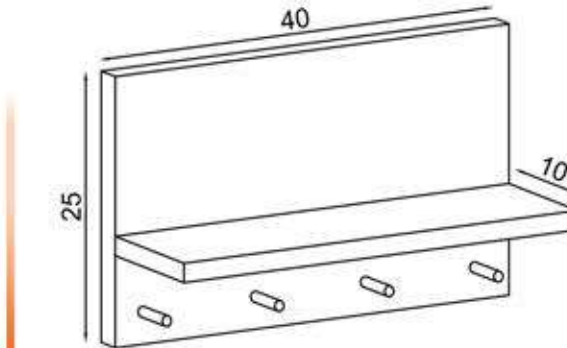

GÖVDE:BEYAZ MKYL
BODY:WHITE MFC

BALİNA

FLY170135

GÖVDE:ATLANTİK ÇAM/ANTRASİT MKYL
BODY:ATLANTIC PINE/ANTHRACITE MFC

BULUT

FLY170136

GÖVDE:ATLANTİK ÇAM/BEYAZ MKYL
BODY:ATLANTIC PINE/WHITE MFC

EMİLY