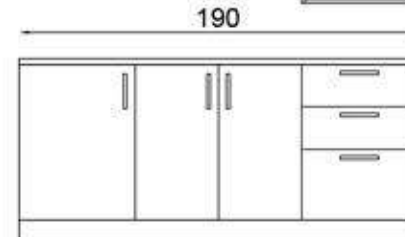

BELOYE 240 CM

FLY180532

GÖVDE: BEYAZ MKYL
KAPAK: SAFİR MEŞE MKYL/
ÇERÇEVE CAM
TEZGAH: SİYAH LAMİNANT

BODY: WHITE MFC
COVER: SAPPHIRE OAK MFC/
FRAME GLASS
COUNTERTOP: BLACK
LAMINATED

IRMAK 250 CM

FLY180441

GÖVDE: BEYAZ MKYL
KAPAK: BEYAZ/ENDÜLÜS
MEŞE MKYL
TEZGAH: BEYAZ LAMİNANT

BODY: WHITE MFC
COVER: WHITE/ANDALUSIA
OAK MFC
COUNTERTOP: WHITE
LAMINATED