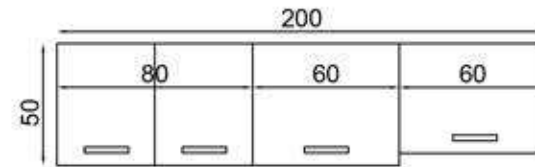

BODY: WHITE MFC
COVER: WHITE/CAUCASIAN
OAK MFC
COUNTERTOP: WHITE
LAMINATED

TİNO 200 CM

FLY180507

GÖVDE: BEYAZ MKYL
KAPAK: ANTİK BEYAZ MKYL
TEZGAH: BEYAZ LAMİNANT

BODY: WHITE MFC
COVER: ANTIQUE WHITE MFC
COUNTERTOP: WHITE
LAMINATED