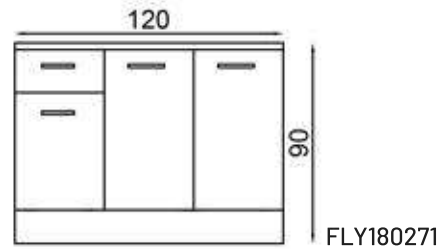

FLY180425

FLY180424

FLY180527

FLY180524

BODRUM 120 CM — FLY180271+272

GÖVDE:BEYAZ MKYL
KAPAK:BEYAZ
MEMBRAN MDF
TEZGAH:SİYAH LAMİNANT

BODY:WHITE MFC
COVER:WHITE
MEMBRANE MDF
COUNTERTOP:BLACK
LAMINATED

FORME 120 CM — FLY180489