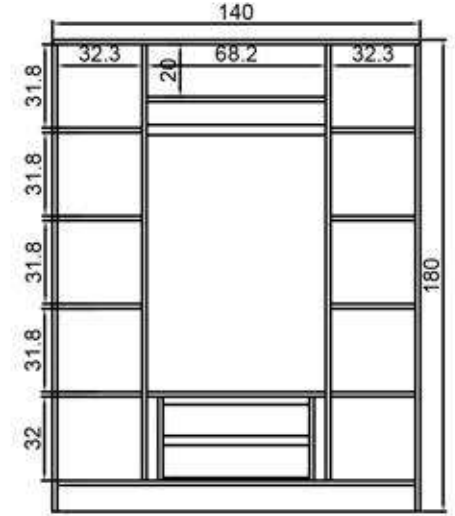

ALFIA

FLY174037

GÖVDE:BEYAZ MKYL
KAPAK:BEYAZ MEMBRAN MDF
BODY:WHITE MFC
COVER:WHITE MEMBRANE MDF