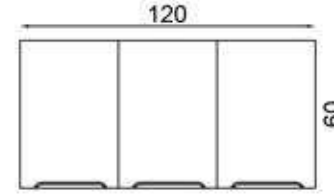

GÖLYAZI 120 CM

FLY180243

GÖVDE: BEYAZ MKYL
KAPAK: BEYAZ MKYL
TEZGAH: SİYAH LAMİNANT

BODY: WHITE MFC
COVER: WHITE MFC
COUNTERTOP: BLACK
LAMINATED

PINDUS 120 CM

FLY180530

GÖVDE: BEYAZ MKYL
KAPAK: BEYAZ
MEMBRAN MDF
TEZGAH: AHŞAP DESENLİ
LAMİNANT

BODY: WHITE MFC
COVER: WHITE
MEMBRANE MFC
COUNTERTOP: WOOD
PATTERN LAMINATED