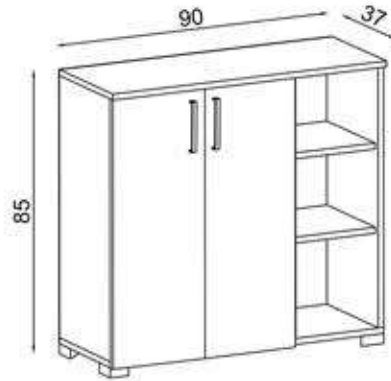

GÖVDE:BEYAZ MKYL
BODY:WHITE MFC

DİNO

FLY131001

GÖVDE:BEYAZ MKYL
KAPAK:ENDÜLÜS MEŞE MKYL
BODY:WHITE MFC
COVER:ANDALUSIA OAK MFC

LUSPİN

FLY133001

GÖVDE:ENDÜLÜS MEŞE MKYL
KAPAK:BEYAZ HIGHGLOSS MDF
BODY:ANDALUSIA OAK MFC
COVER:WHITE HIGHGLOSS MDF