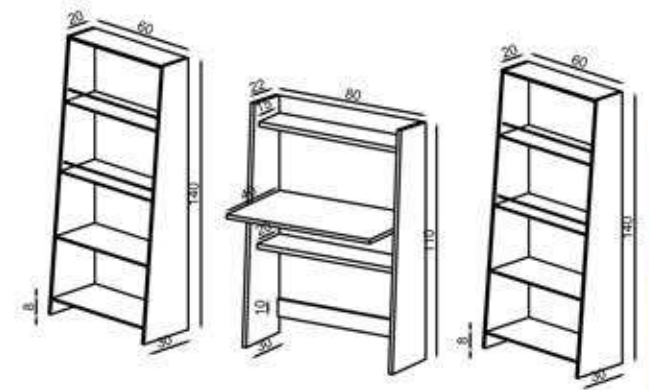

GÖVDE:BEYAZ MKYL
BODY:WHITE MFC

TANA

FLY170121

GÖVDE:BEYAZ MKYL
BODY:WHITE MFC

OFİS MOBİLYASI / OFFICE FURNITURE

FLY178111

FLY178113

GÖVDE: ANTRASİT MKYL
KAPAK: ANTRASİT MKYL
BODY: ANTHRACITE MFC
COVER: ANTHRACITE MFC