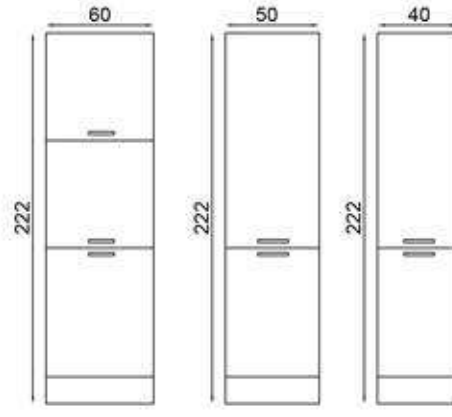

GÖVDE:BEYAZ MKYL
KAPAK:SACRAMENTO HIGHGLOSS MDF
BODY:WHITE MFC
COVER:SACRAMENTO HIGHGLOSS MDF