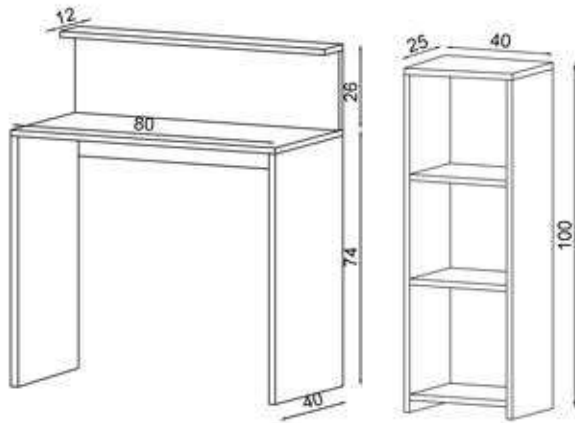

GÖVDE:BEYAZ MKYL
BODY:WHITE MFC