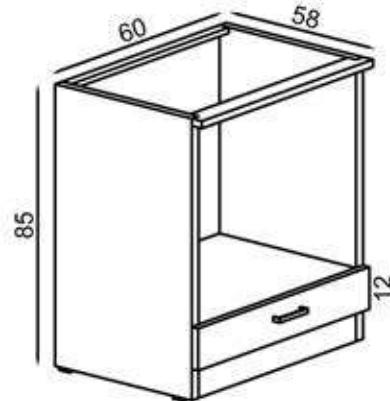

GÖVDE: BEYAZ MKYL
KAPAK: BEYAZ MKYL
BODY: WHITE MFC
COVER: WHITE MFC