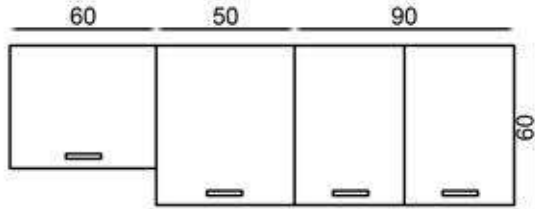

DİDİM 200 CM

FLY180178

GÖVDE:BEYAZ MKYL
KAPAK:ANTİK BEYAZ MKYL
TEZGAH:BEYAZ LAMİNANT

BODY:WHITE MFC
COVER:ANTIQUÉ WHITE MFC
COUNTERTOP:WHITE
LAMINATED

SNAPÉ 200 CM

FLY180398

GÖVDE:BEYAZ MKYL
ÜST KAPAK:BEYAZ/ATLANTİK
ÇAM MKYL
TEZGAH:BEYAZ LAMİNANT

BODY:WHITE MFC
COVER:WHITE/ATLANTIC
PINE MFC
COUNTERTOP:WHITE
LAMINATED