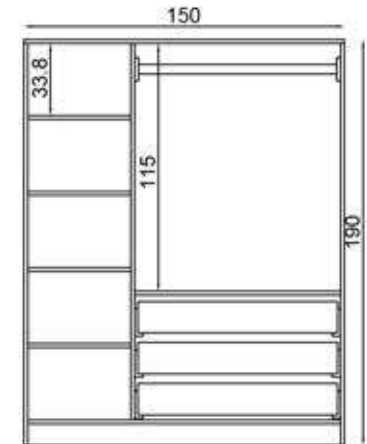

GÖVDE:BEYAZ MKYL
KAPAK:BEYAZ MKYL
BODY:WHITE MFC
COVER:WHITE MFC

ORABELLA

FLY174010

GÖVDE:BEYAZ MKYL
KAPAK:BEYAZ MEMBRAN MDF
BODY:WHITE MFC
COVER:WHITE MEMBRANE MDF

KİSA

FLY174044

MİSHE

FLY174045