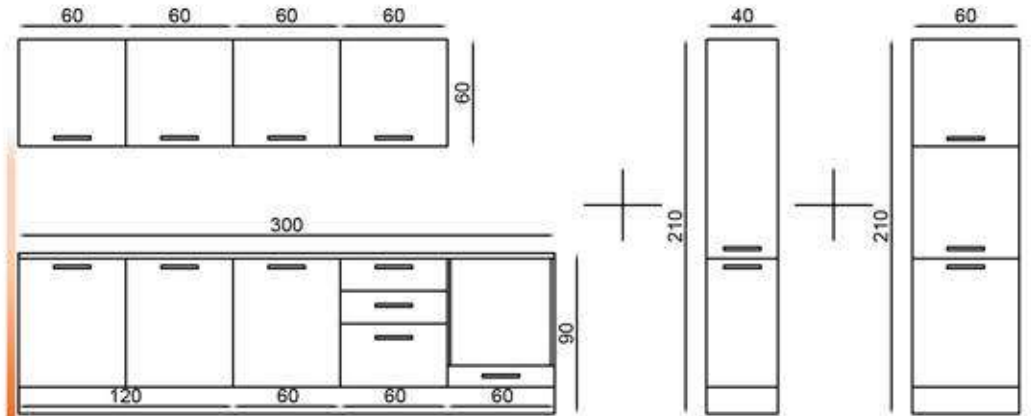

FLY180497

FLY181004

FLY181012