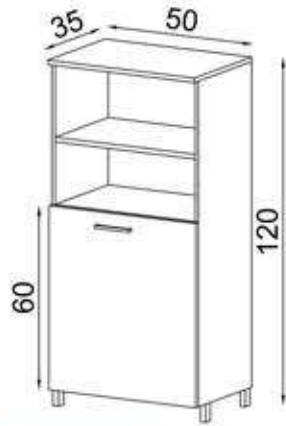

GÖVDE:BEYAZ MKYL
KAPAK:BEYAZ MKYL
BODY:WHITE MFC
COVER:WHITE MFC