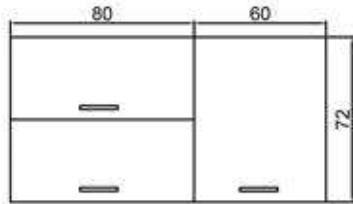

SIMPLE 140 CM

FLY180495

GÖVDE:BEYAZ MKYL
KAPAK:BEYAZ/SAFİR
MEŞE MKYL
TEZGAH:BEYAZ LAMİNANT

BODY:WHITE MFC
COVER:WHITE/SAPPHIRE
OAK MFC
COUNTERTOP:WHITE
LAMINATED

GÖKSU 150 CM

FLY180429

GÖVDE:BEYAZ MKYL
KAPAK:BEYAZ/KAFKAS
MEŞE MKYL
TEZGAH:BEYAZ LAMİNANT

BODY:WHITE MFC
COVER:WHITE/CAUCASIAN
OAK MFC
COUNTERTOP:WHITE
LAMINATED