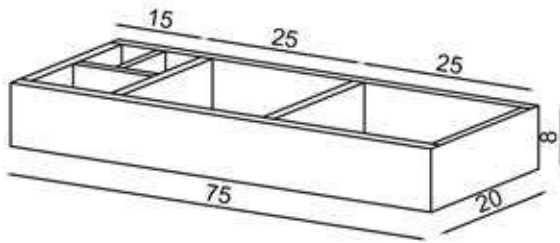

AYSU

FLY173091

GÖVDE:BEYAZ MKYL
BODY:WHITE MFC

DORA

FLY173097

GÖVDE:ANTRASİT MKYL
BODY:ANTHRACITE MFC

MARTHA

FLY173093

GÖVDE:BEYAZ MKYL
AYAK:SİYAH METAL
BODY:WHITE MFC
LEG:BLACK METAL