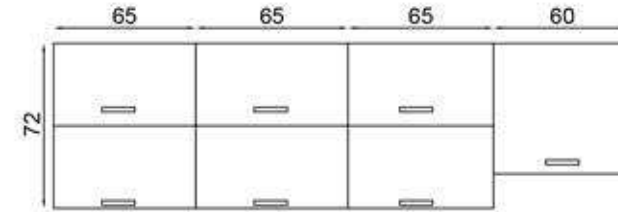

İZMİR 255 CM

FLY180122

GÖVDE:BEYAZ MKYL
KAPAK:BEYAZ/MÜRDÜM
HIGHGLOSS MDF
TEZGAH:BEYAZ LAMİNANT

BODY:WHITE MFC
COVER:WHITE/PURPLE
HIGHGLOSS MDF
COUNTERTOP:WHITE
LAMINATED

ÇINAR 255 CM

FLY180183

GÖVDE:BEYAZ MKYL
KAPAK:BEYAZ HIGHGLOSS MDF
TEZGAH:SİYAH LAMİNANT

BODY:WHITE MFC
COVER:WHITE HIGHGLOSS MDF
COUNTERTOP:BLACK
LAMINATED