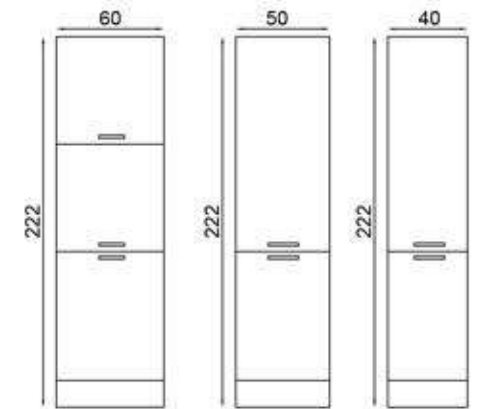

GÖVDE:BEYAZ MKYL
KAPAK:BEYAZ HIGHGLOSS MDF
BODY:WHITE MFC
COVER:BEYAZ HIGHGLOSS MDF