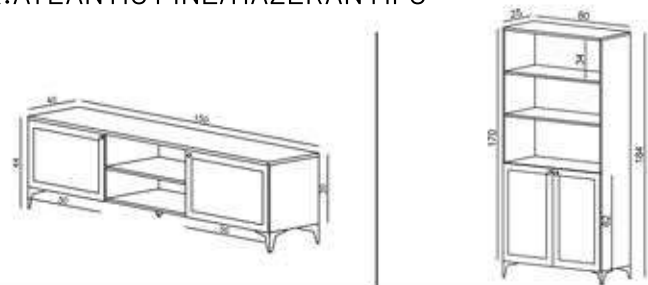

GÖVDE:ATLANTİK ÇAM MKYL
KAPAK:ATLANTİK ÇAM/HAZERAN MKYL
BODY:ATLANTIC PINE MFC
COVER:ATLANTIC PINE/HAZERAN MFC