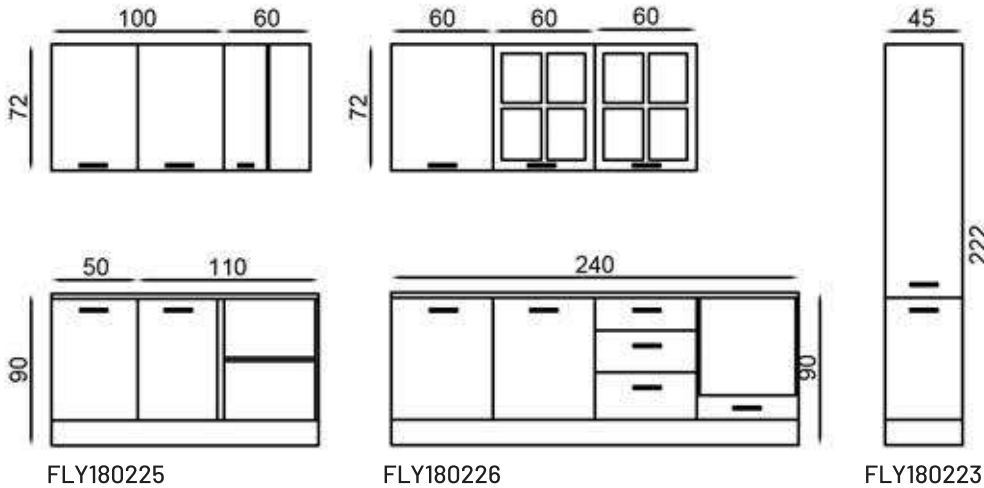

BODRUM 240 CM FLY180226+225+223

GÖVDE:BEYAZ MKYL
KAPAK:BEYAZ MEMRAN MDF
TEZGAH:SİYAH LAMİNANT

BODY:WHITE MFC
COVER:WHITE
MEMBRANE MDF
COUNTERTOP:BLACK
LAMINATED

GORDİON 240 CM FLY180472

GÖVDE:BEYAZ MKYL
KAPAK:BEYAZ/GORDİON MKYL
TEZGAH:KREM LAMİNANT

BODY:WHITE MFC
COVER:WHITE/GORDION MFC
COUNTERTOP:CREAM
LAMINATED