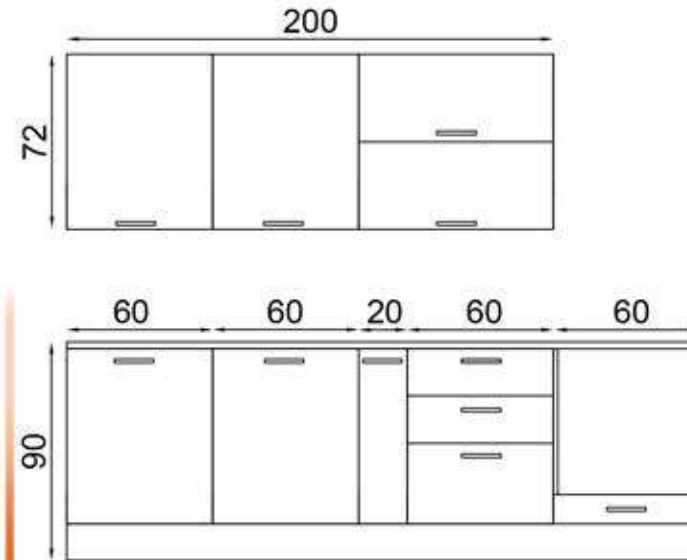

VENEDİK 260 CM

FLY180355

GÖVDE:BEYAZ MKYL
KAPAK:KAPUÇİNO/MÜRDÜM
HIGHGLOSS MDF
TEZGAH:BEYAZ LAMİNANT

BODY:WHITE MFC
COVER:CAPPUCCINO/PURPLE
HIGHGLOSS MDF
COUNTERTOP:WHITE
LAMINATED

VENEDİK 260 CM

FLY180356

GÖVDE:BEYAZ MKYL
KAPAK:KAPUÇİNO/MÜRDÜM
HIGHGLOSS MDF
TEZGAH:BEYAZ LAMİNANT

BODY:WHITE MFC
COVER:CAPPUCCINO/PURPLE
HIGHGLOSS MDF
COUNTERTOP:WHITE
LAMINATED