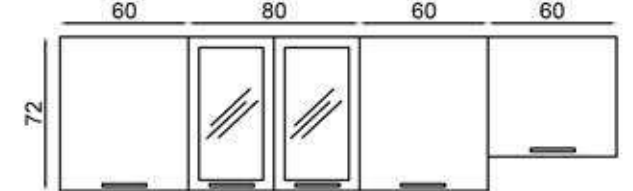

FLY182011

FLY180482