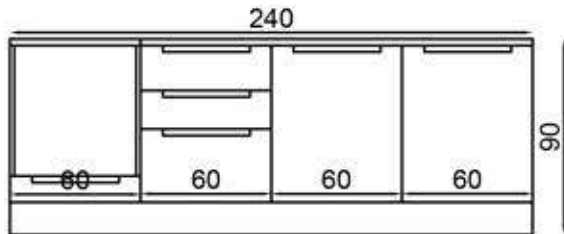

GRİ MERMER 240+60 CM FLY180474+181053

GÖVDE: BEYAZ MKYL
KAPAK: BEYAZ/GORDİON MKYL
TEZGAH: KREM LAMİNANT

BODY: WHITE MFC
COVER: WHITE/GORDION MFC
COUNTERTOP: CREAM LAMINATED

FLY180474

GRİ MERMER 240+45 CM FLY180475+181052

GÖVDE: BEYAZ MKYL
KAPAK: BEYAZ/GORDİON MKYL
TEZGAH: KREM LAMİNANT

BODY: WHITE MFC
COVER: WHITE/GORDION MFC
COUNTERTOP: CREAM LAMINATED