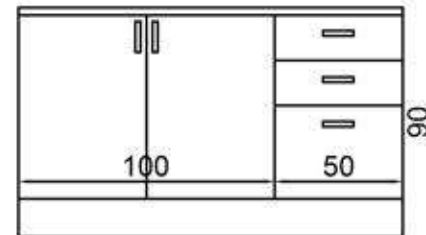

SIMPLE 140 CM

FLY180495

GÖVDE:BEYAZ MKYL
KAPAK:BEYAZ/SAFİR
MEŞE MKYL
TEZGAH:BEYAZ LAMİNANT

BODY:WHITE MFC
COVER:WHITE/SAPPHIRE
OAK MFC
COUNTERTOP:WHITE
LAMINATED

GÖKSU 150 CM

FLY180429

GÖVDE:BEYAZ MKYL
KAPAK:BEYAZ/KAFKAS
MEŞE MKYL
TEZGAH:BEYAZ LAMİNANT

BODY:WHITE MFC
COVER:WHITE/CAUCASIAN
OAK MFC
COUNTERTOP:WHITE
LAMINATED