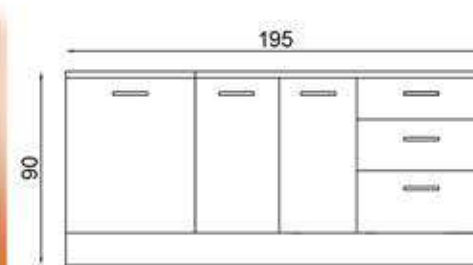

ATLAS 255 CM

FLY180188

GÖVDE: BEYAZ MKYL
KAPAK: KREM/SACRAMENTO
HIGHGLOSS MDF
TEZGAH: BEYAZ LAMİNANT

BODY: WHITE MFC
COVER: CREAM/SACRAMENTO
HIGHGLOSS MDF
COUNTERTOP: WHITE
LAMINATED

TRİLYE 255 CM

FLY180198

GÖVDE: BEYAZ MKYL
KAPAK: BEYAZ/KARAAĞAÇ
HIGHGLOSS MDF
TEZGAH: BEYAZ LAMİNANT

BODY: WHITE MFC
COVER: WHITE/ELM HG MDF
COUNTERTOP: WHITE
LAMINATED