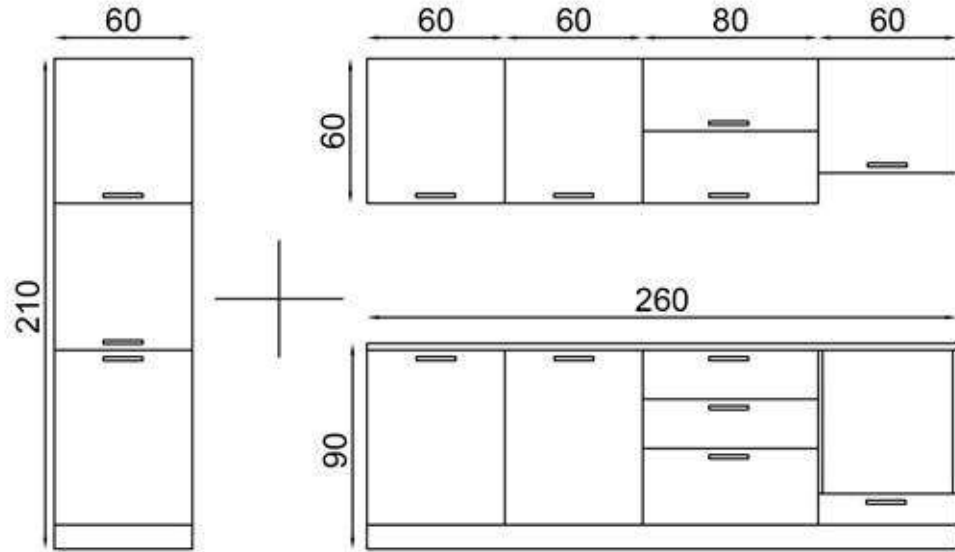

FLY181013

FLY180330

ELVAN 350 CM

FLY180457

GÖVDE:BEYAZ MKYL
KAPAK:BEYAZ MKYL
TEZGAH:SİYAH LAMİNANT

BODY:WHITE MFC
COVER:WHITE MFC
COUNTERTOP:BLACK
LAMINATED

SHERRY 300+180 CM

FLY180484