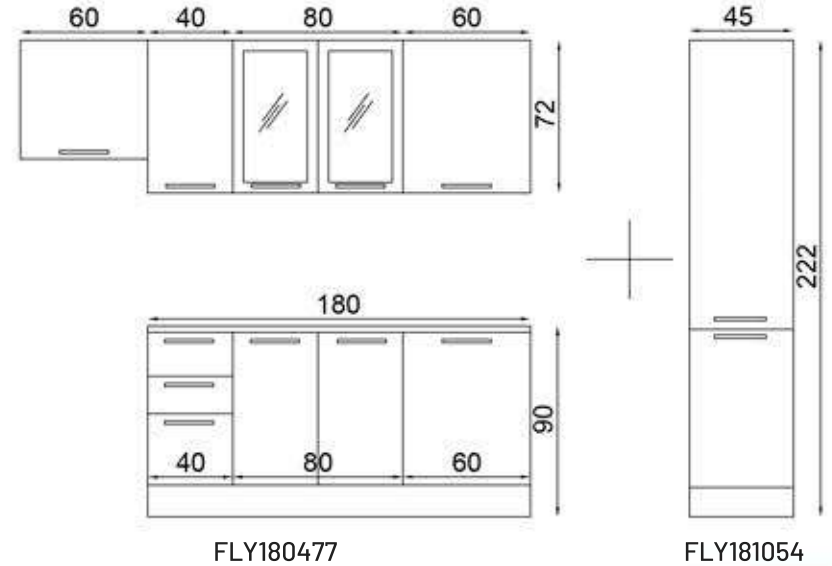

ANTRASİT 240+60 CM FLY180476+181055

GÖVDE:BEYAZ MKYL
KAPAK:ANTRASİT
MEMBRAN MDF
TEZGAH:BEYAZ LAMİNANT

BODY:WHITE MFC
COVER:ANTHRACITE
MEMBRANE MDF
COUNTERTOP:WHITE
LAMINATED

ANTRASİT 240+45 CM FLY180477+181054

GÖVDE:BEYAZ MKYL
KAPAK:ANTRASİT
MEMBRAN MDF
TEZGAH:BEYAZ LAMİNANT

BODY:WHITE MFC
COVER:ANTHRACITE
MEMBRANE MDF
COUNTERTOP:CWHITE
LAMINATED