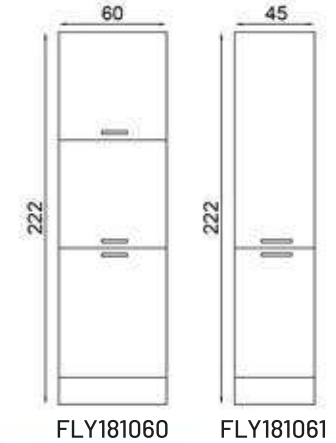

GÖVDE:BEYAZ MKYL
KAPAK:BEYAZ MEMBRAN MDF
BODY:WHITE MFC
COVER:WHITE MEMBRANE MDF