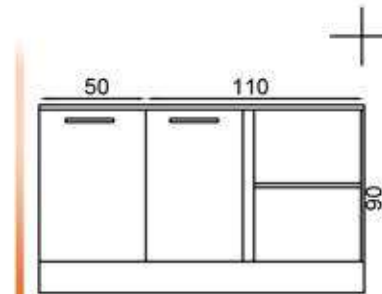

FLY182011

FLY180482