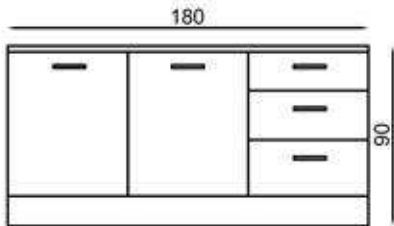

BODY:WHITE MFC
COVER:WHITE/NATIVE
WALNUT MFC
COUNTERTOP:WHITE
LAMINATED

BODRUM 240 CM

FLY180222

GÖVDE:BEYAZ MKYL
KAPAK:BEYAZ MEMRAN MDF
TEZGAH:SİYAH LAMİNANT

BODY:WHITE MFC
COVER:WHITE
MEMBRANE MDF
COUNTERTOP:BLACK
LAMINATED