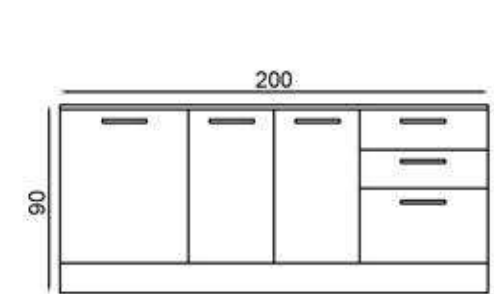

FLY182011

FLY180482