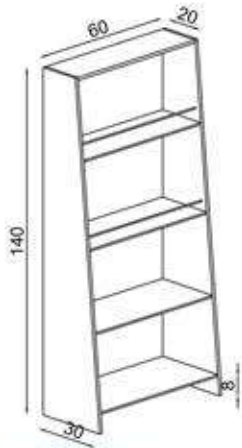

GÖVDE:BEYAZ MKYL
BODY:WHITE MFC