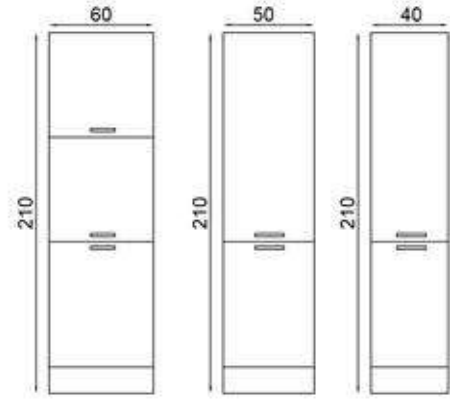

FLY180196

FLY180195

FLY180194