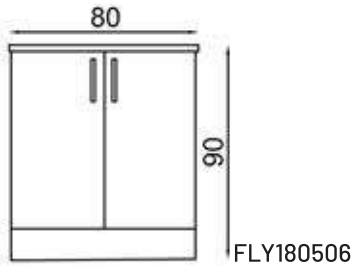

BODY:WHITE MFC
COVER:WHITE MFC
COUNTERTOP:BLACK
LAMINATED

NETİL 80 CM

FLY180504

GÖVDE:BEYAZ MKYL
KAPAK:BEYAZ MKYL
TEZGAH:AHŞAP
DESENLİ LAMİNANT

BODY:WHITE MFC
COVER:WHITE MFC
COUNTERTOP:WOOD
PATTERN LAMINATED