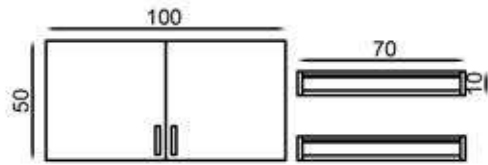

KAPEL 180 CM FLY180450

GÖVDE:BEYAZ MKYL
KAPAK:BEYAZ/SAFİR
MEŞE MKYL
TEZGAH:BEYAZ LAMİNANT

BODY:WHITE MFC
COVER:WHITE/SAPPHIRE
OAK MFC
COUNTERTOP:WHITE
LAMINATED

DEFNE 180 CM FLY180451

GÖVDE:BEYAZ MKYL
KAPAK:BEYAZ/KAFKAS
MEŞE MKYL
TEZGAH:BEYAZ LAMİNANT

BODY:WHITE MFC
COVER:WHITE/CAUCASIAN
OAK MFC
COUNTERTOP:WHITE
LAMINATED