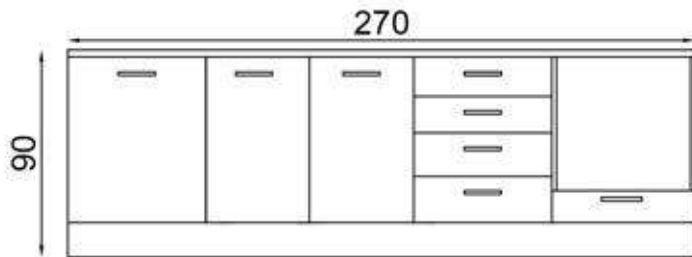

ENDÜLÜS 270 CM

FLY180380

GÖVDE:BEYAZ MKYL
KAPAK:BEYAZ/ENDÜLÜS
MEŞE MKYL
TEZGAH:BEYAZ LAMİNANT

BODY:WHITE MFC
COVER:WHITE/ANDALUSIA
OAK MFC
COUNTERTOP:WHITE
LAMINATED

ENDÜLÜS 270 CM

FLY180379

GÖVDE:BEYAZ MKYL
KAPAK:BEYAZ/ENDÜLÜS
MEŞE MKYL
TEZGAH:BEYAZ LAMİNANT

BODY:WHITE MFC
COVER:WHITE/ANDALUSIA
OAK MFC
COUNTERTOP:WHITE
LAMINATED