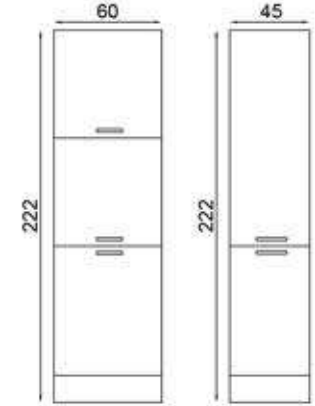

FLY181067

FLY181066

LOFT 45 CM

FLY181068

GÖVDE:BEYAZ MKYL
KAPAK:BEYAZ MKYL
BODY:WHITE MFC
COVER:WHITE MFC

FLY181069

FLY181068

SIMPLE 60 CM