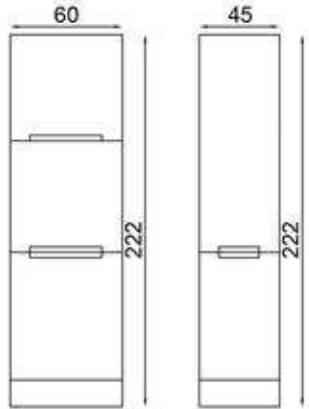

FLY181067

FLY181066

LOFT 45 CM

FLY181068

GÖVDE:BEYAZ MKYL
KAPAK:BEYAZ MKYL
BODY:WHITE MFC
COVER:WHITE MFC

FLY181069

FLY181068

SIMPLE 60 CM