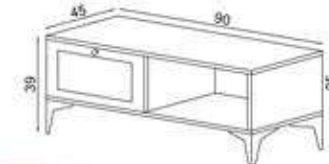

GÖVDE:ATLANTİK ÇAM MKYL
KAPAK:ATLANTİK ÇAM/HAZERAN MKYL
BODY:ATLANTIC PINE MFC
COVER:ATLANTIC PINE/HAZERAN MFC