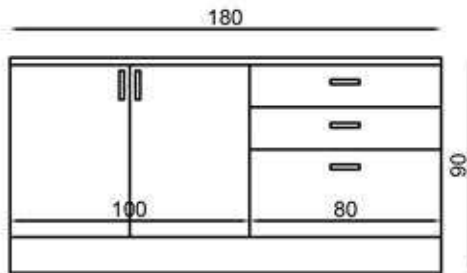

KAPEL 180 CM FLY180450

GÖVDE:BEYAZ MKYL
KAPAK:BEYAZ/SAFİR
MEŞE MKYL
TEZGAH:BEYAZ LAMİNANT

BODY:WHITE MFC
COVER:WHITE/SAPPHIRE
OAK MFC
COUNTERTOP:WHITE
LAMINATED

DEFNE 180 CM FLY180451

GÖVDE:BEYAZ MKYL
KAPAK:BEYAZ/KAFKAS
MEŞE MKYL
TEZGAH:BEYAZ LAMİNANT

BODY:WHITE MFC
COVER:WHITE/CAUCASIAN
OAK MFC
COUNTERTOP:WHITE
LAMINATED