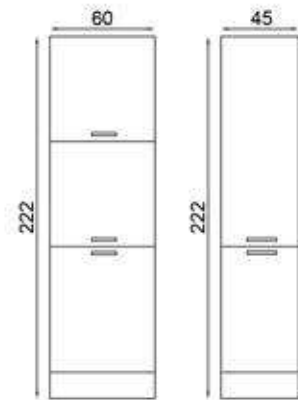

GÖVDE:BEYAZ MKYL
KAPAK:SAFİR MEŞE MKYL
BODY:WHITE MFC
COVER:SAPPHIRE OAK MFC

FLY181071

FLY181070