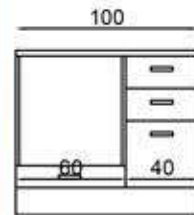

FLY180484

GÖVDE: BEYAZ MKYL
KAPAK: BEYAZ
MEMBRAN MDF
TEZGAH: AHŞAP DESEN Lİ
LAMİNANT

BODY: WHITE MFC
COVER: WHITE
MEMBRANE MDF
COUNTERTOP: WOOD
PATTERN LAMINATED

FLY180435

GÖVDE: BEYAZ MKYL
KAPAK: BEYAZ/ANTRASİT
MKYL
TEZGAH: SİYAH LAMİNANT

BODY: WHITE MFC
COVER: WHITE/ANTHRACITE
MFC
COUNTERTOP: BLACK
LAMINATED