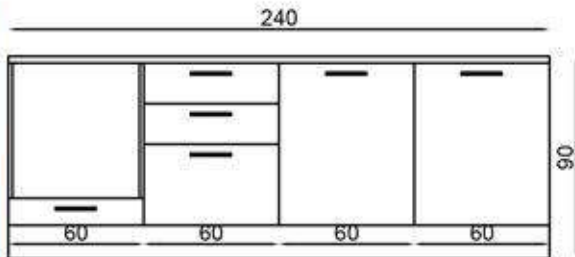

BELOYE 240 CM

FLY180532

GÖVDE: BEYAZ MKYL
KAPAK: SAFİR MEŞE MKYL/
ÇERÇEVE CAM
TEZGAH: SİYAH LAMİNANT

BODY: WHITE MFC
COVER: SAPPHIRE OAK MFC/
FRAME GLASS
COUNTERTOP: BLACK
LAMINATED

IRMAK 250 CM

FLY180441

GÖVDE: BEYAZ MKYL
KAPAK: BEYAZ/ENDÜLÜS
MEŞE MKYL
TEZGAH: BEYAZ LAMİNANT

BODY: WHITE MFC
COVER: WHITE/ANDALUSIA
OAK MFC
COUNTERTOP: WHITE
LAMINATED