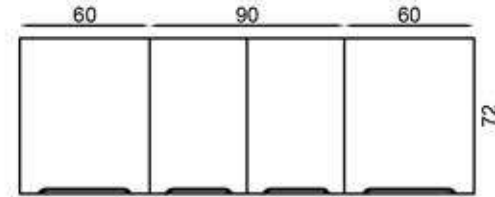

BODY:WHITE MFC
COVER:WHITE/BLUE
MEMBRANE MDF
COUNTERTOP:WOOD
PATTERN LAMINATED

KOLİMA 270 CM

FLY180533

GÖVDE:BEYAZ MKYL
KAPAK:AYTAŞI/LACİVERT
MEMBRAN MDF
TEZGAH:BEYAZ LAMİNANT

BODY:WHITE MFC
COVER:CREAM/NAVY BLUE
MEMBRANE MDF
COUNTERTOP:WHITE
LAMINATED