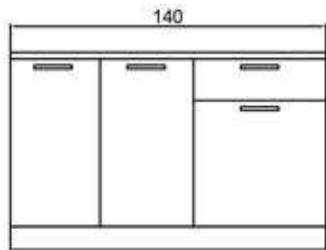

SIMPLE 140 CM

FLY180495

GÖVDE:BEYAZ MKYL
KAPAK:BEYAZ/SAFİR
MEŞE MKYL
TEZGAH:BEYAZ LAMİNANT

BODY:WHITE MFC
COVER:WHITE/SAPPHIRE
OAK MFC
COUNTERTOP:WHITE
LAMINATED

GÖKSU 150 CM

FLY180429

GÖVDE:BEYAZ MKYL
KAPAK:BEYAZ/KAFKAS
MEŞE MKYL
TEZGAH:BEYAZ LAMİNANT

BODY:WHITE MFC
COVER:WHITE/CAUCASIAN
OAK MFC
COUNTERTOP:WHITE
LAMINATED