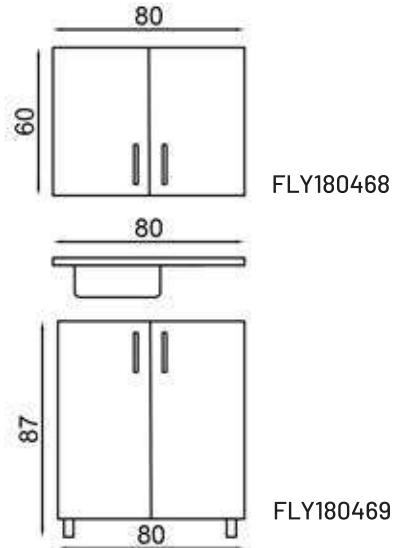

MUTFAK/KITCHEN

CAMOLE 80 CM

FLY180467

GÖVDE:BEYAZ MKYL
KAPAK:BEYAZ MKYL
TEZGAH:ÇELİK EVYE

BODY:WHITE MFC
COVER:WHITE MFC
COUNTERTOP:STEEL SINK

LITEN 80 CM

FLY180486

GÖVDE:BEYAZ MKYL
KAPAK:BEYAZ MKYL
TEZGAH:SIYAH LAMİNANT