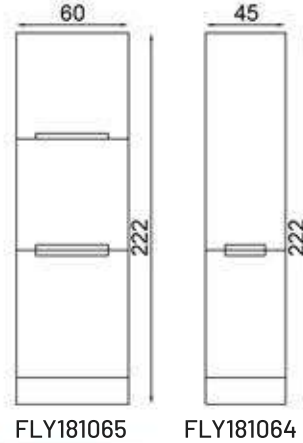

FLY180125

FLY180124

FLY180123

KAŞMİR 60 CM ————— **FLY181063**

GÖVDE:BEYAZ MKYL
KAPAK:KAŞMİR MAT HIGHGLOSS MDF
BODY:WHITE MFC
COVER:CASHMERE MATTE HIGHGLOSS MDF

COUNTRY 60 CM ————— **FLY181065**

GÖVDE:BEYAZ MKYL
KAPAK:DETROİT MKYL
BODY:WHITE MFC
COVER:DETROIT MFC