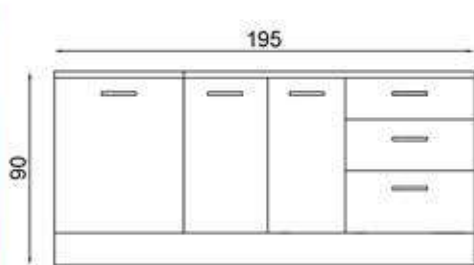

ATLAS 255 CM

FLY180188

GÖVDE: BEYAZ MKYL
KAPAK: KREM/SACRAMENTO
HIGHGLOSS MDF
TEZGAH: BEYAZ LAMİNANT

BODY: WHITE MFC
COVER: CREAM/SACRAMENTO
HIGHGLOSS MDF
COUNTERTOP: WHITE
LAMINATED

TRİLYE 255 CM

FLY180198

GÖVDE: BEYAZ MKYL
KAPAK: BEYAZ/KARAAĞAÇ
HIGHGLOSS MDF
TEZGAH: BEYAZ LAMİNANT

BODY: WHITE MFC
COVER: WHITE/ELM HG MDF
COUNTERTOP: WHITE
LAMINATED