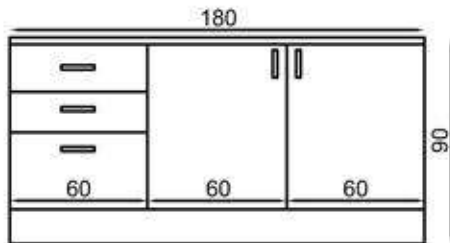

GOLDEN BAMBU 240 CM FLY180193

GÖVDE:BEYAZ MKYL
KAPAK:BEYAZ/GOLDEN
BAMBU MKYL
TEZGAH:BEYAZ LAMİNANT

BODY:WHITE MFC
COVER:WHITE/GOLDEN
BAMBOO MFC
COUNTERTOP:WHITE
LAMINATED

ŞİLE 240 CM FLY180259

GÖVDE:BEYAZ MKYL
KAPAK:BEYAZ/YERLİ
CEVİZ MKYL
TEZGAH:BEYAZ LAMİNANT

BODY:WHITE MFC
COVER:WHITE/NATIVE
WALNUT MFC
COUNTERTOP:WHITE
LAMINATED