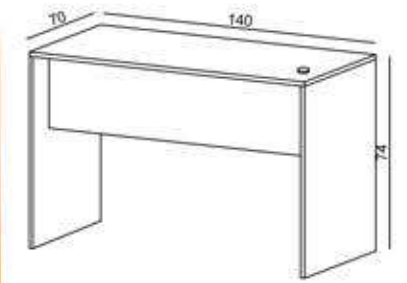

GÖVDE:BEYAZ MKYL
BODY:WHITE MFC

TANA

FLY170121

GÖVDE:BEYAZ MKYL
BODY:WHITE MFC

OFİS MOBİLYASI / OFFICE FURNITURE

FLY178111

FLY178113

GÖVDE: ANTRASİT MKYL
KAPAK: ANTRASİT MKYL
BODY: ANTHRACITE MFC
COVER: ANTHRACITE MFC