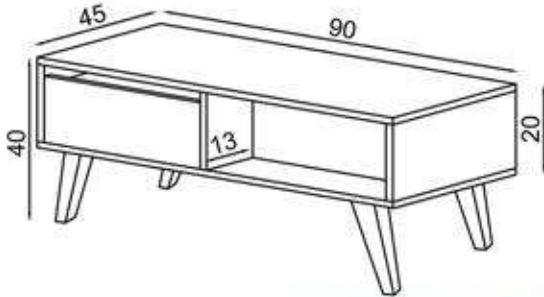

FLORUS

FLY170122

GÖVDE:SAFİR MEŞE MKYL
KAPAK:BEYAZ MKYL
BODY:SAPPHIRE OAK MFC
COVER:WHITE MFC

RATTAN

FLY170137

GÖVDE:ATLANTİK ÇAM MKYL
KAPAK:ATLANTİK ÇAM/HAZERAN MKYL
BODY:ATLANTIC PINE MFC
COVER:ATLANTIC PINE/HAZERAN MFC

STYLUS

FLY173095

GÖVDE:SAFİR MEŞE MKYL
AYAK:SİYAH METAL
BODY:SAPPHIRE OAK MFC
LEG:BLACK METAL