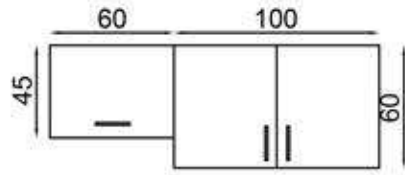

KÖYCEĞİZ 160 CM

FLY180244

GÖVDE: BEYAZ MKYL
KAPAK: ATLANTİK ÇAM MKYL
TEZGAH: SİYAH LAMİNANT

BODY: WHITE MFC
COVER: ATLANTIC PINE MFC
COUNTERTOP: BLACK
LAMINATED

LOFT 180 CM

FLY180494

GÖVDE: BEYAZ MKYL
KAPAK: BEYAZ MKYL
TEZGAH: AHŞAP
DESENİLİ LAMİNANT

BODY: WHITE MFC
COVER: WHITE MFC
COUNTERTOP: WOOD
PATTERN LAMINATED