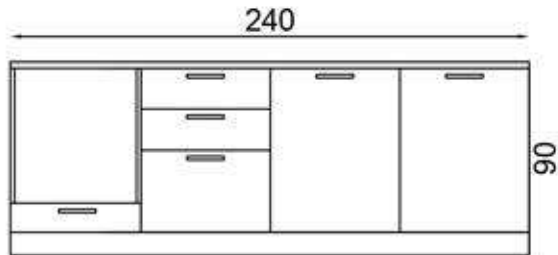

KAŞMİR 240 CM

FLY180491

GÖVDE: BEYAZ MKYL
KAPAK: BEYAZ/KAŞMİR MAT
HIGHGLOSS MDF
TEZGAH: BEYAZ LAMİNANT

BODY: WHITE MFC
COVER: WHITE/CASHMERE
MATTE HIGHGLOSS MDF
COUNTERTOP: WHITE
LAMINATED

COUNTRY 240 CM

FLY180492

GÖVDE: BEYAZ MKYL
KAPAK: DETROİT MKYL
TEZGAH: SİYAH LAMİNANT

BODY: WHITE MFC
COVER: DETROİT MFC
COUNTERTOP: BLACK
LAMINATED