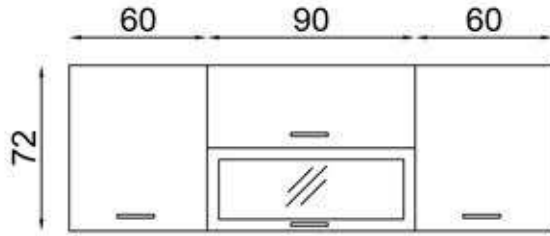

ENDÜLÜS 270 CM

FLY180380

GÖVDE:BEYAZ MKYL
KAPAK:BEYAZ/ENDÜLÜS
MEŞE MKYL
TEZGAH:BEYAZ LAMİNANT

BODY:WHITE MFC
COVER:WHITE/ANDALUSIA
OAK MFC
COUNTERTOP:WHITE
LAMINATED

ENDÜLÜS 270 CM

FLY180379

GÖVDE:BEYAZ MKYL
KAPAK:BEYAZ/ENDÜLÜS
MEŞE MKYL
TEZGAH:BEYAZ LAMİNANT

BODY:WHITE MFC
COVER:WHITE/ANDALUSIA
OAK MFC
COUNTERTOP:WHITE
LAMINATED